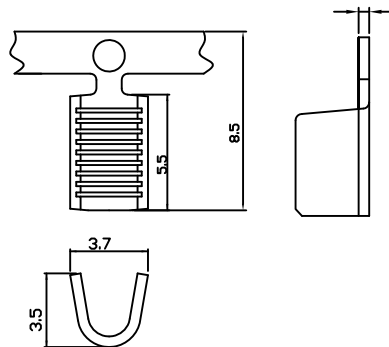

SPLICE TERMINAL SERIES

PART/NO.	MATERIRL	L	T	W	H
2133	BRASS	3.3	0.3	4.5	3.6
2143	BRASS	5.0	0.5	4.4	3.9

PART/NO.	WIRE RANGE	THICKNESS	MATERIAL	FINISH	QTY/REEL
2161	#8-#14	0.4mm	BRASS	—	3000
565200	#8-#14	0.5mm	BRASS	—	3000

PART/NO.	WIRE RANGE	THICKNESS	MATERIAL	FINISH	QTY/REEL
2153	#8-#14	0.4mm	BRASS	—	3000

PART/NO.	WIRE RANGE	THICKNESS	MATERIAL	FINISH	QTY/REEL
8811	#8-#14	0.5mm	BRASS	—	3000