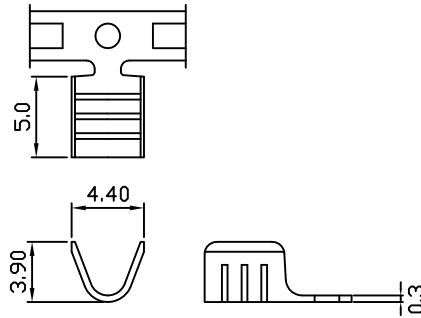

SPLICE TERMINAL SERIES

PART/NO.	MATERIRL	L	T	W	H
2133	BRASS	3.3	0.3	4.5	3.6
2143	BRASS	5.0	0.5	4.4	3.9

PART/NO.	WIRE RANGE	THICKNESS	MATERIAL	FINISH	QTY/REEL
2161	#8-#14	0.4mm	BRASS	—	3000
565200	#8-#14	0.5mm	BRASS	—	3000

PART/NO.	WIRE RANGE	THICKNESS	MATERIAL	FINISH	QTY/REEL
2153	#8-#14	0.4mm	BRASS	—	3000

PART/NO.	WIRE RANGE	THICKNESS	MATERIAL	FINISH	QTY/REEL
8811	#8-#14	0.5mm	BRASS	—	3000