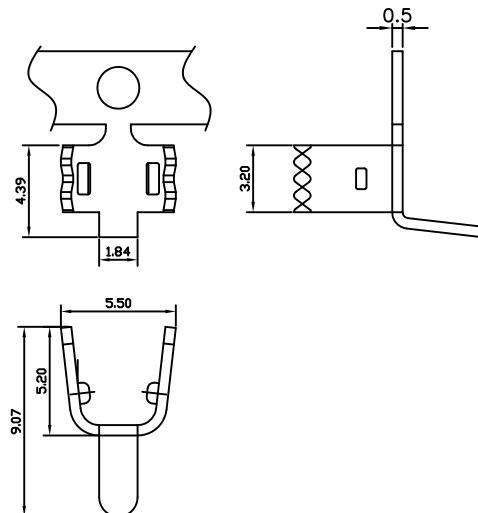

SPLICE TERMINAL SERIES

PART/NO.	MATERIRL	L	T	W	H
2133	BRASS	3.3	0.3	4.5	3.6
2143	BRASS	5.0	0.5	4.4	3.9

PART/NO.	WIRE RANGE	THICKNESS	MATERIAL	FINISH	QTY/REEL
2161	#8-#14	0.4mm	BRASS	—	3000
565200	#8-#14	0.5mm	BRASS	—	3000

PART/NO.	WIRE RANGE	THICKNESS	MATERIAL	FINISH	QTY/REEL
2153	#8-#14	0.4mm	BRASS	—	3000

PART/NO.	WIRE RANGE	THICKNESS	MATERIAL	FINISH	QTY/REEL
8811	#8-#14	0.5mm	BRASS	—	3000