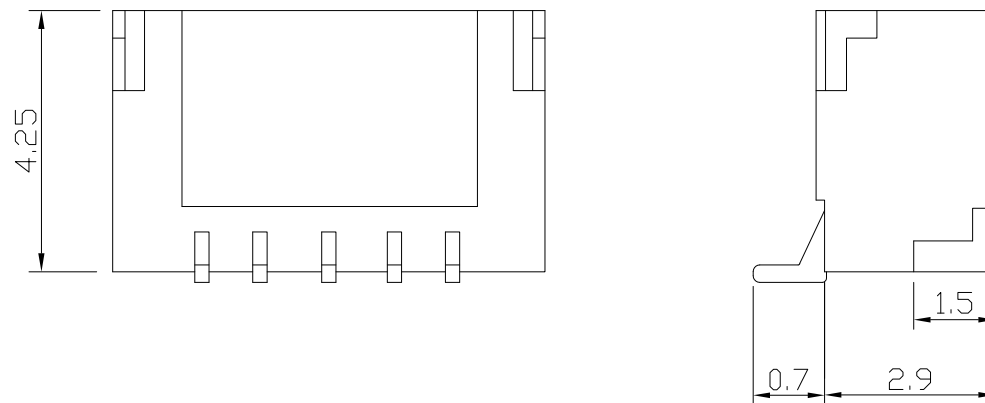

# *E001PS* .039" (1.0mm) PITCH Headers—Straight

unit:mm

Features:

- \* MAT'L: NYLON 6T UL94V-0
- \* MATES WITH: E001H SERIES HOUSING
- \* ACCEPTS WITH: E001T SERIES TERMINAL

PART NO.	A	B
E001PS-02	4.0	1.0
E001PS-03	5.0	2.0
E001PS-04	6.0	3.0
E001PS-05	7.0	4.0
E001PS-06	8.0	5.0
E001PS-07	9.0	6.0
E001PS-08	10.0	7.0
E001PS-09	11.0	8.0
E001PS-10	12.0	9.0
E001PS-11	13.0	10.0
E001PS-12	14.0	11.0
E001PS-13	15.0	12.0
E001PS-14	16.0	13.0
E001PS-15	17.0	14.0