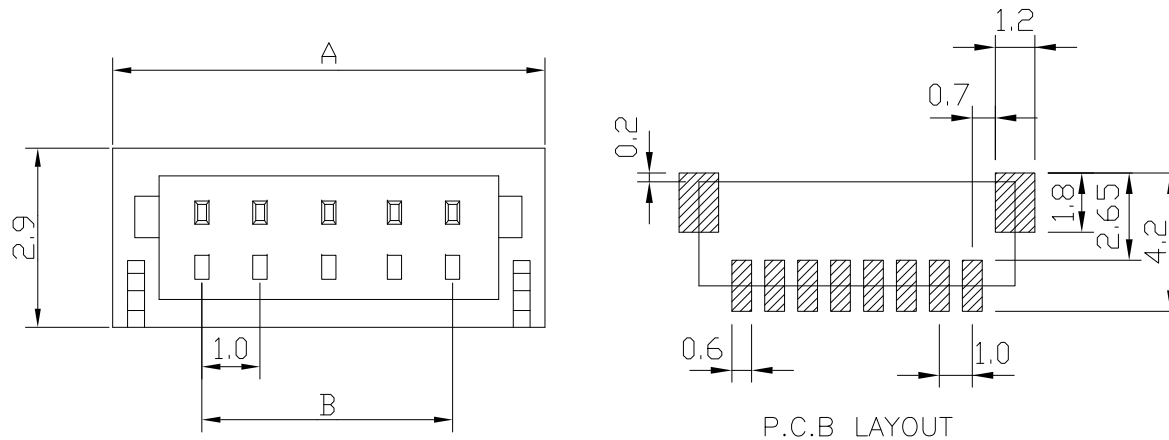

# *E001PS* .039" (1.0mm) PITCH Headers—Straight

unit:mm

Features:

- \* MAT'L: NYLON 6T UL94V-0
- \* MATES WITH: E001H SERIES HOUSING
- \* ACCEPTS WITH: E001T SERIES TERMINAL

PART NO.	A	B
E001PS-02	4.0	1.0
E001PS-03	5.0	2.0
E001PS-04	6.0	3.0
E001PS-05	7.0	4.0
E001PS-06	8.0	5.0
E001PS-07	9.0	6.0
E001PS-08	10.0	7.0
E001PS-09	11.0	8.0
E001PS-10	12.0	9.0
E001PS-11	13.0	10.0
E001PS-12	14.0	11.0
E001PS-13	15.0	12.0
E001PS-14	16.0	13.0
E001PS-15	17.0	14.0