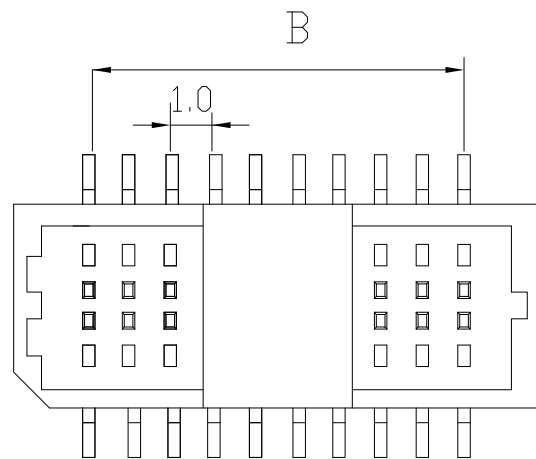

E001PS (Dual Row) .039" (1.0mm) PITCH Headers—Straight unit:mm

Features:

- * MAT'L: NYLON 6T UL94V-0
- * MATES WITH: E001T SERIES TERMINAL
- * ACCEPTS WITH: E001H SERIES HOUSING

P.C.B. LAYOUT

PART NO.	A	B
E001PS-2X10	12.3	9.0
E001PS-2X15	17.3	14.0
E001PS-2X20	22.3	19.0
E001PS-2X25	27.3	24.0