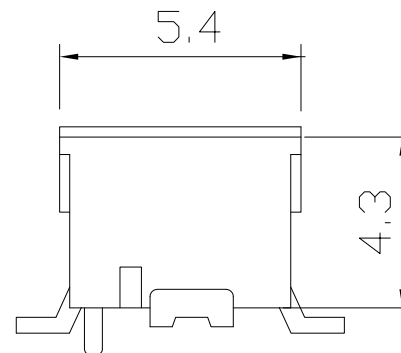

E001PS (Dual Row) .039" (1.0mm) PITCH Headers—Straight unit:mm

Features:

- * MAT'L: NYLON 6T UL94V-0
- * MATES WITH: E001T SERIES TERMINAL
- * ACCEPTS WITH: E001H SERIES HOUSING

P.C.B. LAYOUT

PART NO.	A	B
E001PS-2X10	12.3	9.0
E001PS-2X15	17.3	14.0
E001PS-2X20	22.3	19.0
E001PS-2X25	27.3	24.0