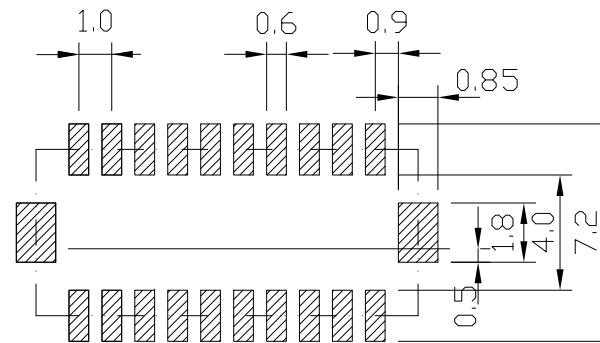

E001PS (Dual Row) .039" (1.0mm) PITCH Headers—Straight unit:mm

Features:

- * MAT'L: NYLON 6T UL94V-0
- * MATES WITH: E001T SERIES TERMINAL
- * ACCEPTS WITH: E001H SERIES HOUSING

P.C.B. LAYOUT

PART NO.	A	B
E001PS-2X10	12.3	9.0
E001PS-2X15	17.3	14.0
E001PS-2X20	22.3	19.0
E001PS-2X25	27.3	24.0