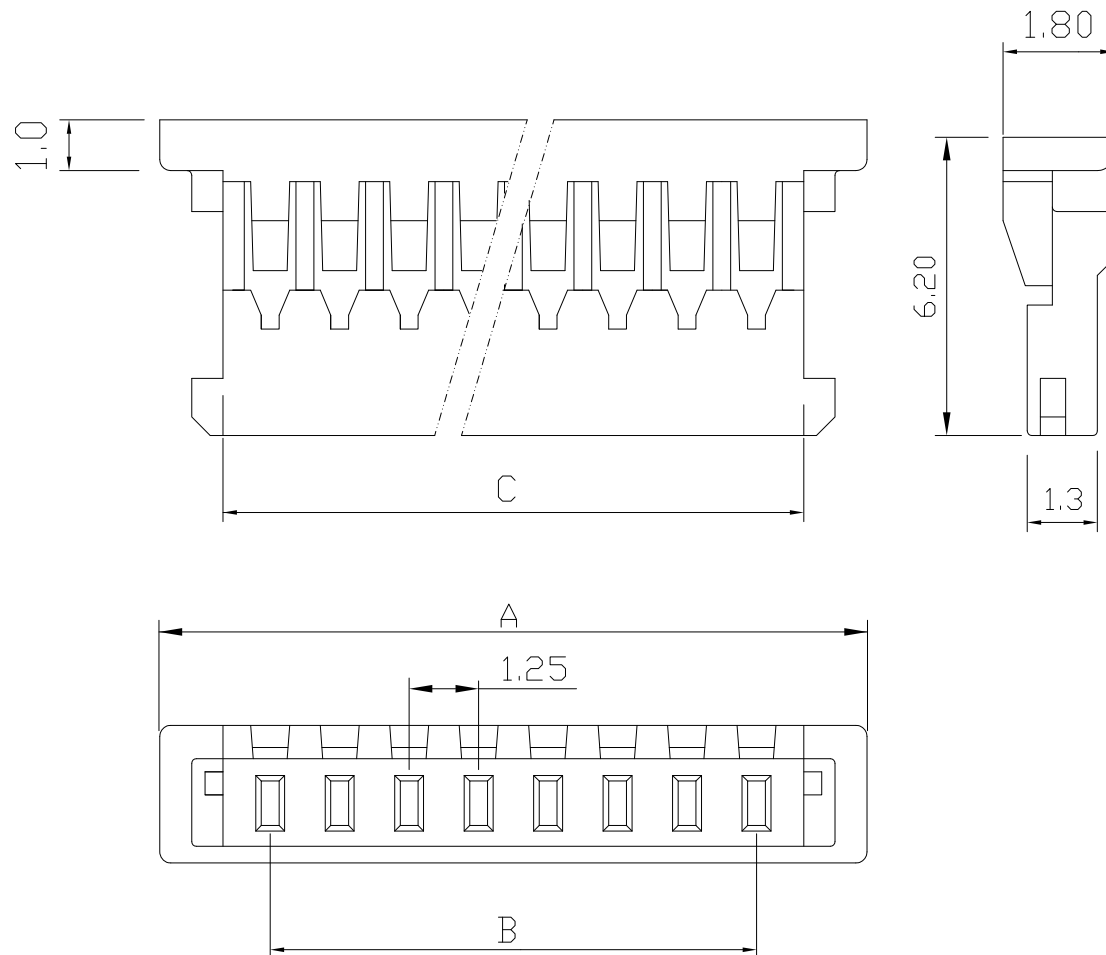

# M125AH .049" (1.25mm) PITCH HOUSING

unit:mm

## Features:

- \* MAT'L: PBT UL94V-0
- \* MATES WITH: A125T SERIES TERMINAL
- \* ACCEPTS WITH: A125PR SERIES WAFER

PART NO.	Dim A	Dim B	Dim C
M125AH-02	5.72	1.25	2.72
M125AH-03	6.97	2.50	3.97
M125AH-04	8.22	3.75	5.22
M125AH-05	9.47	5.00	6.47
M125AH-06	10.72	6.25	7.72
M125AH-07	11.97	7.50	8.97
M125AH-08	13.22	8.75	10.22
M125AH-09	14.47	10.00	11.47
M125AH-10	15.72	11.25	12.72
M125AH-11	16.97	12.5	13.97
M125AH-12	18.22	13.75	15.22
M125AH-14	20.72	16.25	17.72
M125AH-15	21.97	17.50	18.97
M125AH-20	28.22	23.75	25.22
M125AH-30	40.72	36.25	37.72