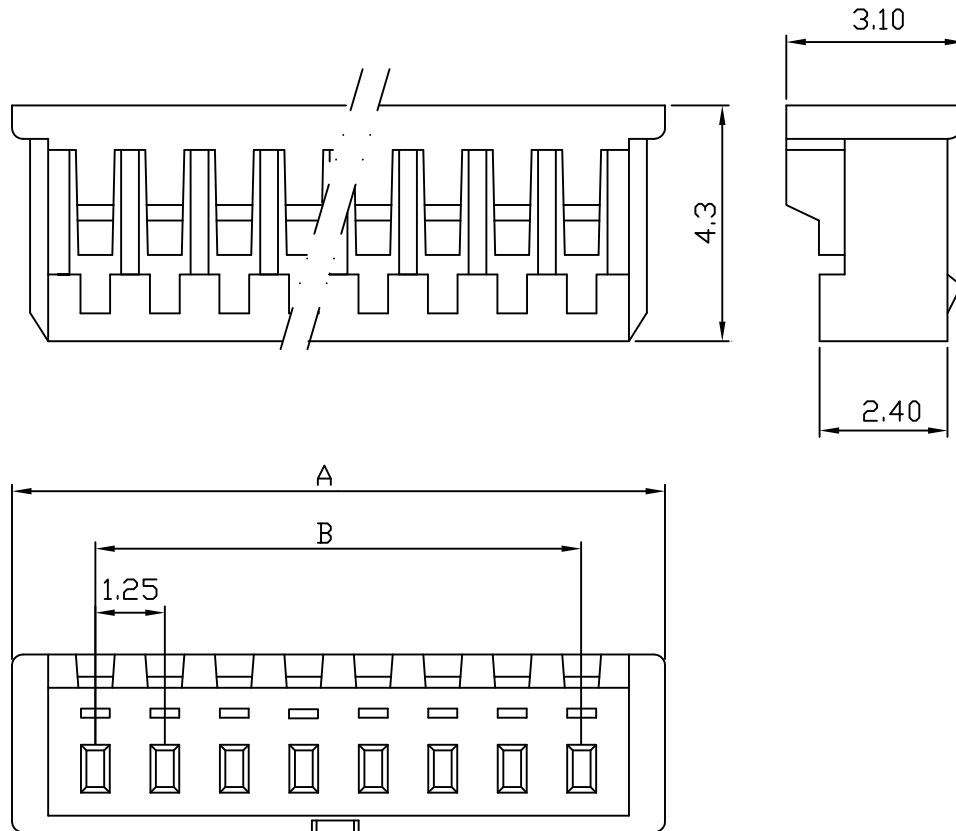

11251H .049" (1.25mm) PITCH HOUSING

Features:

unit:mm

- * MAT'L: NYLON 66 UL94V-0
- * MATES WITH: 11251 SERIES TERMINAL
- * ACCEPTS WITH: 11251PS 11251PR SERIES WAFER

PRAT NO.	A	B
11251H-02	3.95	1.25
11251H-03	5.20	2.50
11251H-04	6.45	3.75
11251H-05	7.70	5.00
11251H-06	8.95	6.25
11251H-07	10.20	7.50
11251H-08	11.45	8.75
11251H-09	12.70	10.00
11251H-10	13.95	11.25
11251H-11	15.20	12.50
11251H-12	16.45	13.75
11251H-13	17.70	15.00
11251H-14	18.95	16.25
11251H-15	20.20	17.50