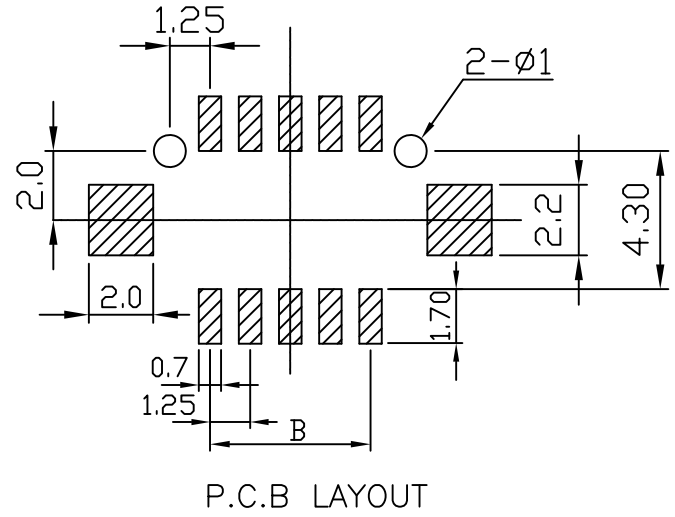

H13PS (Dual Row) .049" (1.25mm) PITCH Headers—Straight

unit:mm

Features:

- * MAT'L: NYLON 66 UL94V-0
- * MATES WITH: H13H SERIES HOUSING
- * ACCEPTS WITH: H13 SERIES TERMINAL

PART NO.	A	B
H13PS-10	12.10	5.00
H13PS-20	18.35	11.25
H13PS-30	24.60	17.50
H13PS-40	30.85	23.75