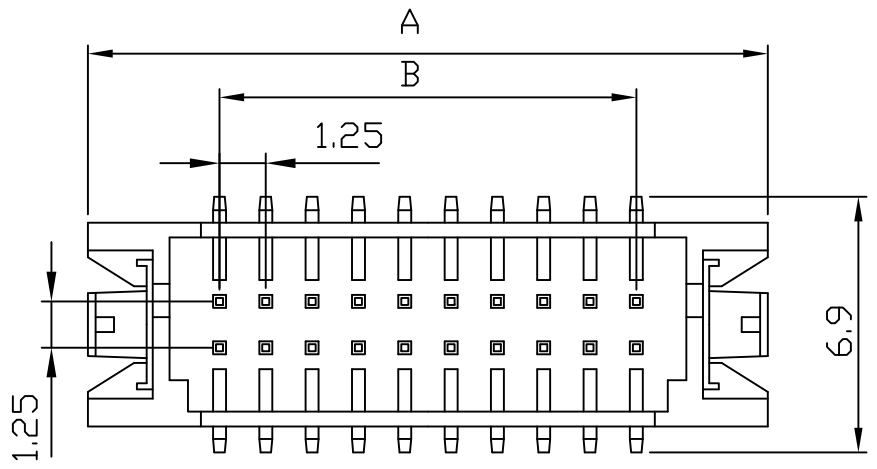

H13PS (Dual Row) .049" (1.25mm) PITCH Headers—Straight

unit:mm

Features:

- * MAT'L: NYLON 66 UL94V-0
- * MATES WITH: H13H SERIES HOUSING
- * ACCEPTS WITH: H13 SERIES TERMINAL

PART NO.	A	B
H13PS-10	12.10	5.00
H13PS-20	18.35	11.25
H13PS-30	24.60	17.50
H13PS-40	30.85	23.75