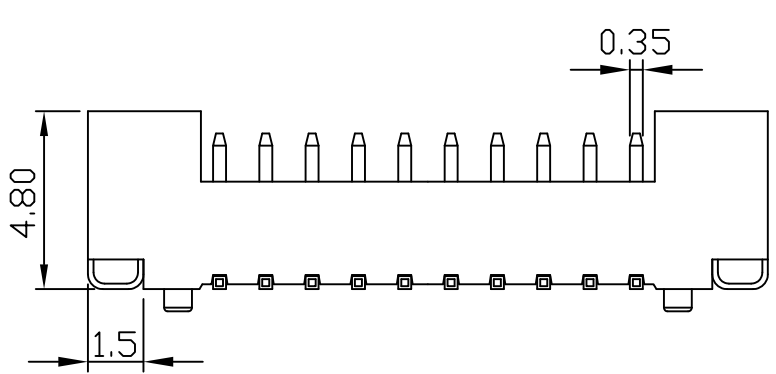

H13PS (Dual Row) .049" (1.25mm) PITCH Headers—Straight

unit:mm

Features:

- * MAT'L: NYLON 66 UL94V-0
- * MATES WITH: H13H SERIES HOUSING
- * ACCEPTS WITH: H13 SERIES TERMINAL

PART NO.	A	B
H13PS-10	12.10	5.00
H13PS-20	18.35	11.25
H13PS-30	24.60	17.50
H13PS-40	30.85	23.75