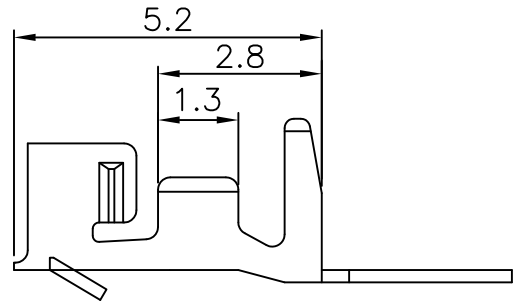

# 12100 .079" (2.0mm) PITCH TERMINAL

Features:

unit:mm

- \* THICKNESS: 0.2 mm
- \* MAT'L: PHOSPHOR BRONZE TIN PLATED
- \* MATES WITH: 12100H SERIES HOUSING

Section A-A'

Section B-B'

PART NO.	WIRE RANGE	MATERIAL	FINISH	QTY/REEL
12100	AWG#26-28	Phosphor Bronze	Tin-plated	10,000