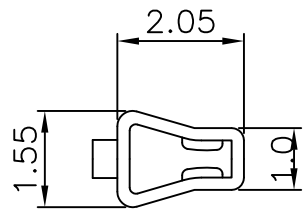

# 12100 .079" (2.0mm) PITCH TERMINAL

Features:

unit:mm

- \* THICKNESS: 0.2 mm
- \* MAT'L: PHOSPHOR BRONZE TIN PLATED
- \* MATES WITH: 12100H SERIES HOUSING

Section A-A'

Section B-B'

PART NO.	WIRE RANGE	MATERIAL	FINISH	QTY/REEL
12100	AWG#26-28	Phosphor Bronze	Tin-plated	10,000