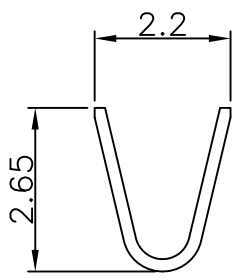

# 12100 .079" (2.0mm) PITCH TERMINAL

Features:

unit:mm

- \* THICKNESS: 0.2 mm
- \* MAT'L: PHOSPHOR BRONZE TIN PLATED
- \* MATES WITH: 12100H SERIES HOUSING

Section A-A'

Section B-B'

PART NO.	WIRE RANGE	MATERIAL	FINISH	QTY/REEL
12100	AWG#26-28	Phosphor Bronze	Tin-plated	10,000