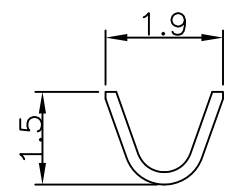

# 12100 .079" (2.0mm) PITCH TERMINAL

Features:

unit:mm

- \* THICKNESS: 0.2 mm
- \* MAT'L: PHOSPHOR BRONZE TIN PLATED
- \* MATES WITH: 12100H SERIES HOUSING

Section A-A'

Section B-B'

PART NO.	WIRE RANGE	MATERIAL	FINISH	QTY/REEL
12100	AWG#26-28	Phosphor Bronze	Tin-plated	10,000