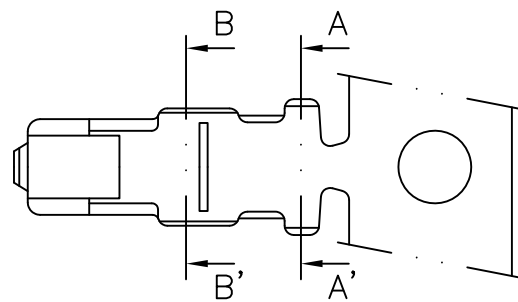

# 12100 .079" (2.0mm) PITCH TERMINAL

Features:

unit:mm

- \* THICKNESS: 0.2 mm
- \* MAT'L: PHOSPHOR BRONZE TIN PLATED
- \* MATES WITH: 12100H SERIES HOUSING

Section A-A'

Section B-B'

PART NO.	WIRE RANGE	MATERIAL	FINISH	QTY/REEL
12100	AWG#26-28	Phosphor Bronze	Tin-plated	10,000