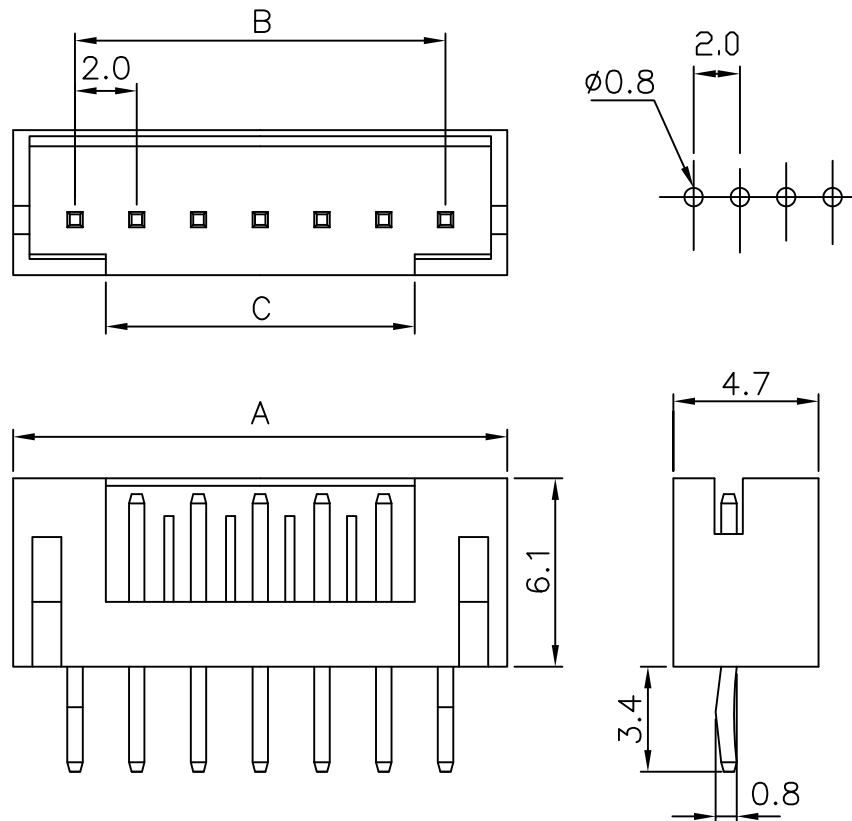

12100PS .079" (2.0mm) PITCH Headers—Straight

unit:mm

Features:

- * MAT'L: BODY: NYLON 66 UL94V-0
PINS: BRASS TIN PLATED
- * MATES WITH: 12100H SERIES HOUSING
- * ACCEPTS WITH: 12100 SERIES TERMINAL

PART NO.	A	B	C
12100PS-02	6.00	2.00	1.00
12100PS-03	8.00	4.00	2.00
12100PS-04	10.00	6.00	4.00
12100PS-05	12.00	8.00	6.00
12100PS-06	14.00	10.00	8.00
12100PS-07	16.00	12.00	10.00
12100PS-08	18.00	14.00	12.00
12100PS-09	20.00	16.00	14.00
12100PS-10	22.00	18.00	16.00
12100PS-11	24.00	20.00	18.00
12100PS-12	26.00	22.00	20.00
12100PS-13	28.00	24.00	22.00
12100PS-14	30.00	26.00	24.00
12100PS-15	32.00	28.00	26.00