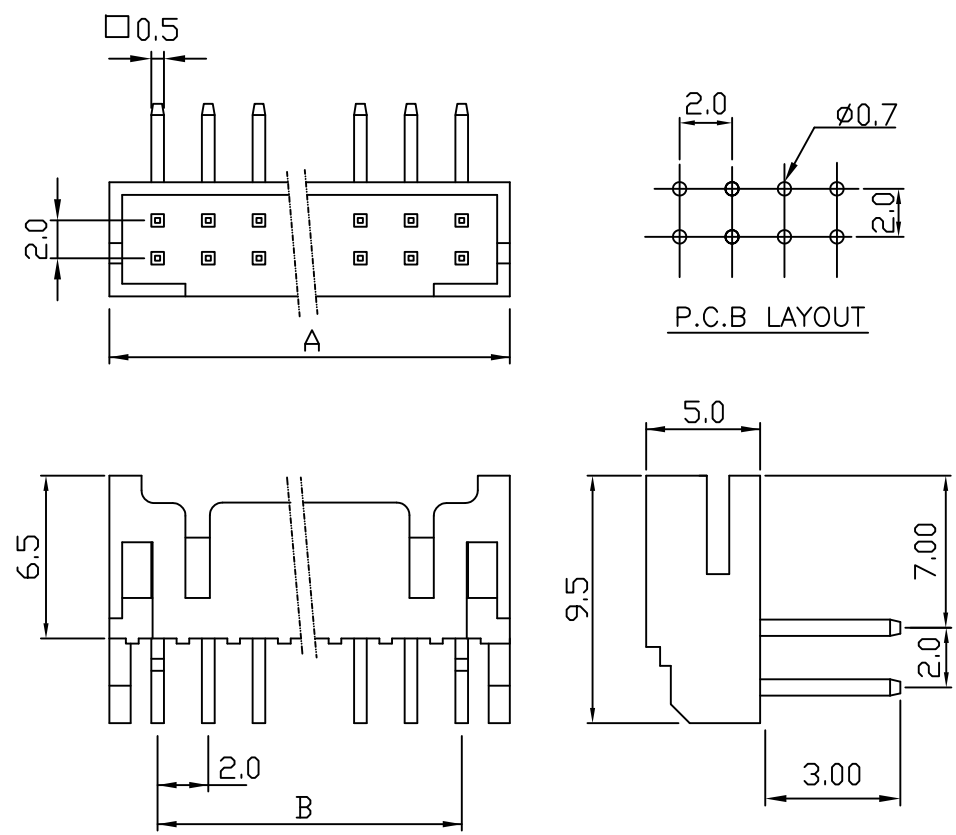

2222PR .079" (2.0mm) PITCH Headers—Right Angle

unit:mm

Features:

- * MAT'L: BODY: NYLON 66 UL 94V-0
PINS: BRASS TIN LATED
- * MATES WITH: 2221 SERIES TERMINAL
- * ACCEPTS WITH: 2220H SERIES HOUSING

MODEL NO	DIMENSIONS	
	A	B
2222PR-2x2	5.9	2.00
2222PR-2x3	7.90	4.00
2222PR-2x4	9.90	6.00
2222PR-2x5	11.90	8.00
2222PR-2x6	13.90	10.00
2222PR-2x7	15.90	12.00
2222PR-2x8	17.90	14.00
2222PR-2x9	19.90	16.00
2222PR-2x10	21.90	18.00
2222PR-2x11	23.90	20.00
2222PR-2x12	25.90	22.00
2222PR-2x13	27.90	24.00
2222PR-2x14	29.90	26.00
2222PR-2x15	31.90	28.00
2222PR-2x16	33.90	30.00