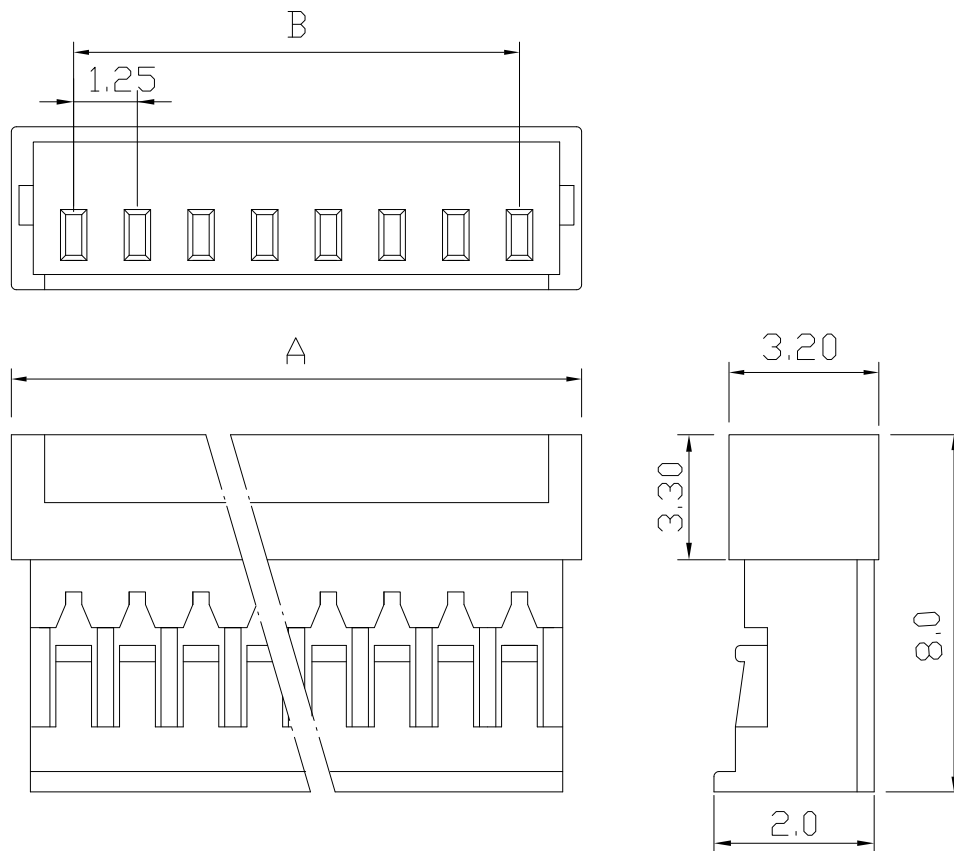

M125CH .049" (1.25mm) PITCH HOUSING

unit:mm

Features:

- * MAT'L: NYLON UL94V-0
- * MATES WITH: M125CT SERIES TERMINAL
- * ACCEPTS WITH: M125H SERIES HOUSING

PART NO.	Dim A	Dim B
M125CH-02	7.75	1.25
M125CH-03	9.00	2.50
M125CH-04	10.25	3.75
M125CH-05	11.50	5.00
M125CH-06	12.75	6.25
M125CH-07	14.00	7.50
M125CH-08	15.25	8.75