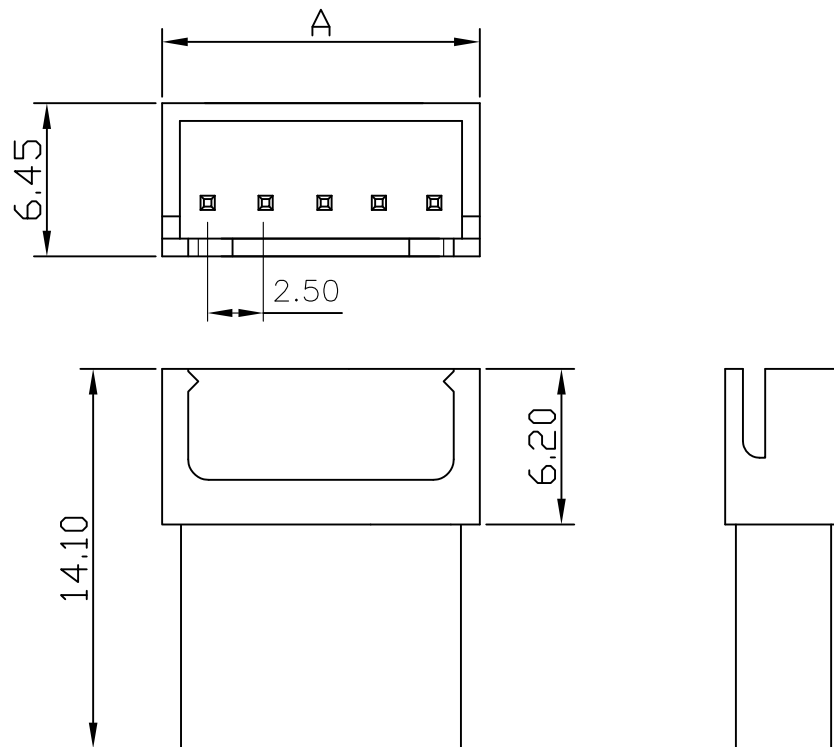

2530CH .098" (2.5mm) PITCH HOUSING

unit:mm

Features:

- * MAT'L: NYLON 66 UL94V-0
- * MATES WITH: 2530CT SERIES TERMINAL
- * ACCEPTS WITH: 2530H SERIES HOUSING

PART NO.	A	B
2530CH-02	7.5	2.5
2530CH-03	10.0	5.0
2530CH-04	12.5	7.5
2530CH-05	15.0	10.0
2530CH-06	17.5	12.5
2530CH-07	20.0	15.0
2530CH-08	22.5	17.5
2530CH-09	25.0	20.0
2530CH-10	27.5	22.5
2530CH-11	30.0	25.0
2530CH-12	32.5	27.5
2530CH-13	35.0	30.0
2530CH-14	37.5	32.5
2530CH-15	40.0	35.0
2530CH-16	42.5	37.5
2530CH-17	45.0	40.0
2530CH-18	47.5	42.5
2530CH-19	50.0	45.0
2530CH-20	52.5	47.5