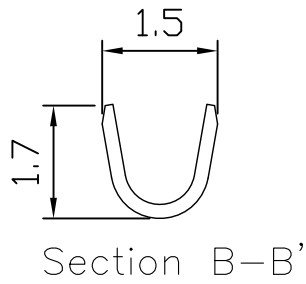

# 2530CT .098" (2.5mm) PITCH TERMINAL

## Features:

- \* THICKNESS: 0.2mm
- \* MAT'L: BRASS TIN PLATED
- \* MATES WITH: 2530CH SERIES HOUSING

PART NO.	WIRE RANGE	MATERIAL	FINISH	QTY/REEL
2530CT	AWG#28-24	BRASS	Tin-Plated	5,000