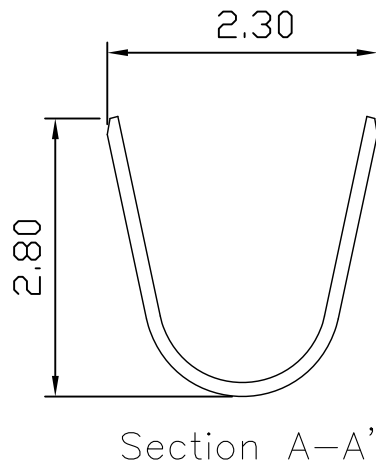

# 2530CT .098" (2.5mm) PITCH TERMINAL

## Features:

- \* THICKNESS: 0.2mm
- \* MAT'L: BRASS TIN PLATED
- \* MATES WITH: 2530CH SERIES HOUSING

PART NO.	WIRE RANGE	MATERIAL	FINISH	QTY/REEL
2530CT	AWG#28-24	BRASS	Tin-Plated	5,000