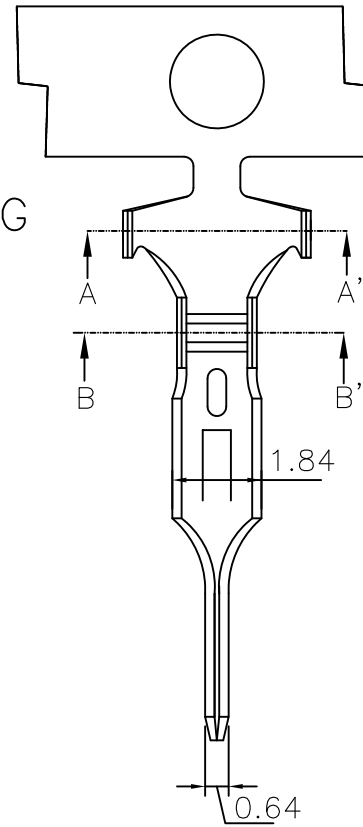

# 2530CT .098" (2.5mm) PITCH TERMINAL

## Features:

- \* THICKNESS: 0.2mm
- \* MAT'L: BRASS TIN PLATED
- \* MATES WITH: 2530CH SERIES HOUSING

PART NO.	WIRE RANGE	MATERIAL	FINISH	QTY/REEL
2530CT	AWG#28-24	BRASS	Tin-Plated	5,000