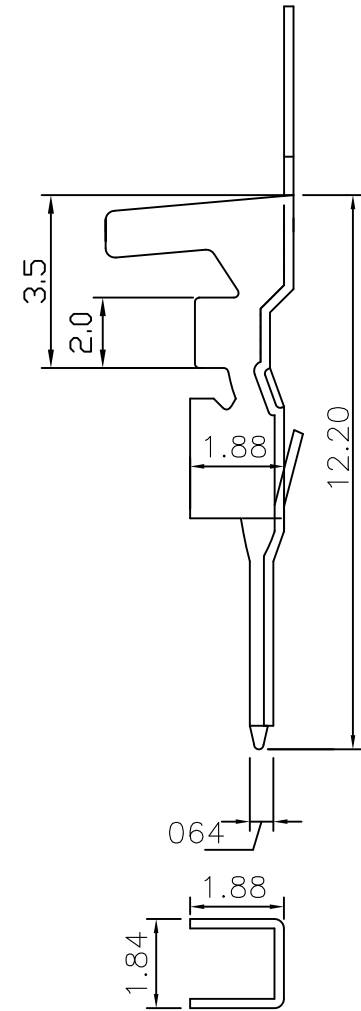

# 2530CT .098" (2.5mm) PITCH TERMINAL

## Features:

- \* THICKNESS: 0.2mm
- \* MAT'L: BRASS TIN PLATED
- \* MATES WITH: 2530CH SERIES HOUSING

PART NO.	WIRE RANGE	MATERIAL	FINISH	QTY/REEL
2530CT	AWG#28-24	BRASS	Tin-Plated	5,000