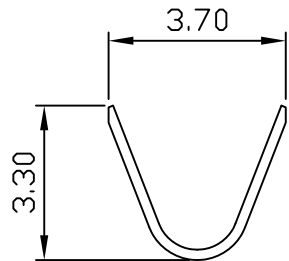

84783 .156" (3.96mm) PITCH CRIMP TERMINAL

Features:

unit:mm

- * THICKNESS: 0.25mm
- * MAT'L: BRASS TIN PLATED
- * MATES WITH: 8639 8669 SERIES HOUSING
- * ACCEPTS WITH: 8673 8674 SERIES WAFER
- * ACCEPTS WITH: 1.14mm (.045") SQUARE PIN

Section A-A'

Section B-B'

PART NO.	WIRE RANGE	INSULATION O.D.	MATERIAL	FINISH	QTY/REEL
84783	AWG#18-#22	φ1.5~φ2.8	BRASS	Tin-plated	6,000