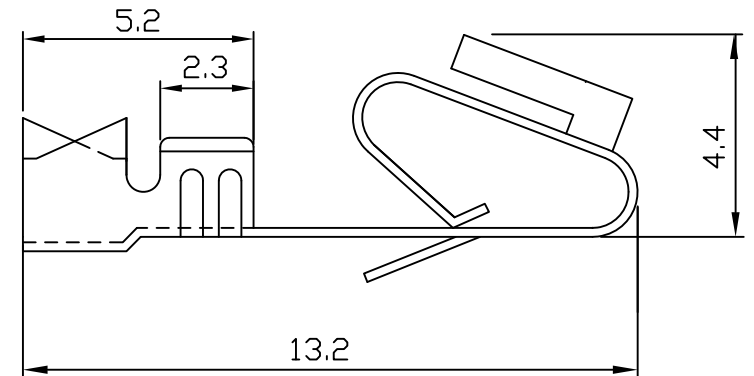

84783 .156" (3.96mm) PITCH CRIMP TERMINAL

Features:

unit:mm

- * THICKNESS: 0.25mm
- * MAT'L: BRASS TIN PLATED
- * MATES WITH: 8639 8669 SERIES HOUSING
- * ACCEPTS WITH: 8673 8674 SERIES WAFER
- * ACCEPTS WITH: 1.14mm (.045") SQUARE PIN

Section A-A'

Section B-B'

PART NO.	WIRE RANGE	INSULATION O.D.	MATERIAL	FINISH	QTY/REEL
84783	AWG#18-#22	φ1.5~φ2.8	BRASS	Tin-plated	6,000