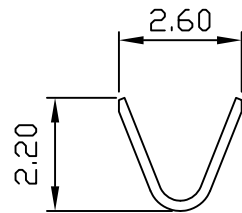

84783 .156" (3.96mm) PITCH CRIMP TERMINAL

Features:

unit:mm

- * THICKNESS: 0.25mm
- * MAT'L: BRASS TIN PLATED
- * MATES WITH: 8639 8669 SERIES HOUSING
- * ACCEPTS WITH: 8673 8674 SERIES WAFER
- * ACCEPTS WITH: 1.14mm (.045") SQUARE PIN

Section A-A'

Section B-B'

PART NO.	WIRE RANGE	INSULATION O.D.	MATERIAL	FINISH	QTY/REEL
84783	AWG#18-#22	φ1.5~φ2.8	BRASS	Tin-plated	6,000