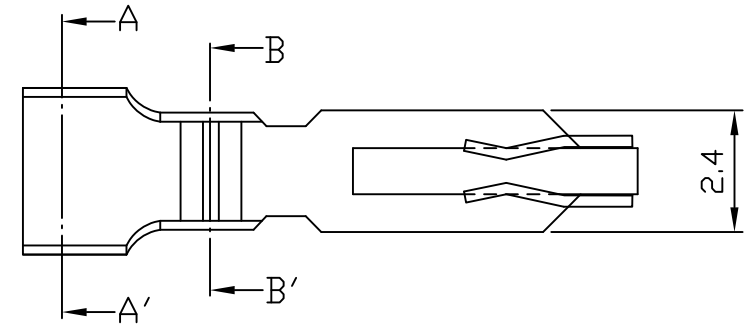

84783 .156" (3.96mm) PITCH CRIMP TERMINAL

Features:

unit:mm

- * THICKNESS: 0.25mm
- * MAT'L: BRASS TIN PLATED
- * MATES WITH: 8639 8669 SERIES HOUSING
- * ACCEPTS WITH: 8673 8674 SERIES WAFER
- * ACCEPTS WITH: 1.14mm (.045") SQUARE PIN

Section A-A'

Section B-B'

PART NO.	WIRE RANGE	INSULATION O.D.	MATERIAL	FINISH	QTY/REEL
84783	AWG#18-#22	φ1.5~φ2.8	BRASS	Tin-plated	6,000