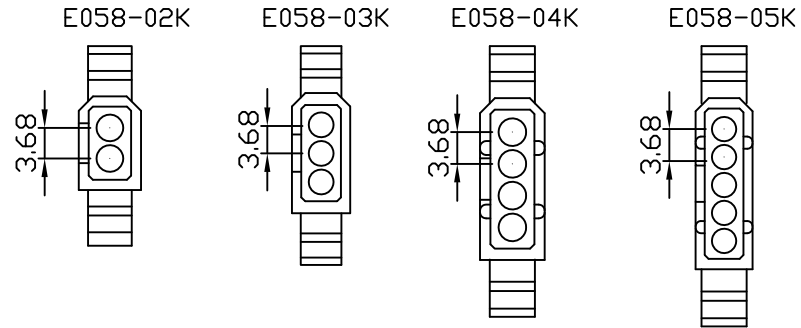

E058H-K .145" (3.68mm) PITCH HOUSING

Features:

- * MAT'L: NYLON66 UL94-V2
- * MATES WITH: E058
SERIES TERMINAL
- * MATES WITH: E158-K
SERIES HOUSING

PRAT NO	A	B
E058H-02K(1X2)	7.5	11.20
E058H-03K(1X3)	7.5	14.90
E058H-04K(1X4)	7.5	18.75
E058H-05K(1X5)	7.9	22.50
E058H-04K(2X2)	11.2	11.2
E058H-06K(3X2)	15.0	11.2
E058H-09K(3X3)	15.0	14.9
E058H-12K(3X4)	15.0	18.7
E058H-15K(3X5)	15.0	22.3