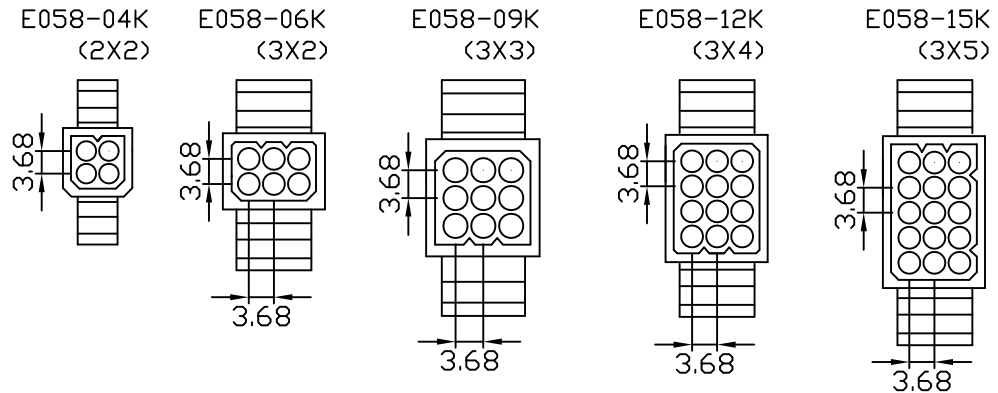

E058H-K .145" (3.68mm) PITCH HOUSING

Features:

- * MAT'L: NYLON66 UL94-V2
- * MATES WITH: E058
SERIES TERMINAL
- * MATES WITH: E158-K
SERIES HOUSING

PRAT NO	A	B
E058H-02K(1X2)	7.5	11.20
E058H-03K(1X3)	7.5	14.90
E058H-04K(1X4)	7.5	18.75
E058H-05K(1X5)	7.9	22.50
E058H-04K(2X2)	11.2	11.2
E058H-06K(3X2)	15.0	11.2
E058H-09K(3X3)	15.0	14.9
E058H-12K(3X4)	15.0	18.7
E058H-15K(3X5)	15.0	22.3