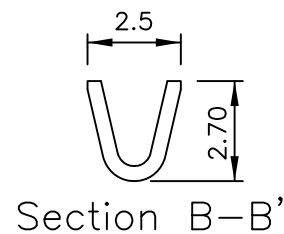

E738 ELECTRIC & MOTOR PARTS TERMINAL

Features:

- * THICKNESS: 0.3mm
- * MAT'L: BRASS
- * MATES WITH: E738H-K SERIES HOUSING

PART NO.	WIRE RANGE	INSULATION O.D.	MATERIAL	FINISH	QTY/REEL
E738	AWG#18-#22	φ1.5~φ2.0mm	BRASS	—	5000