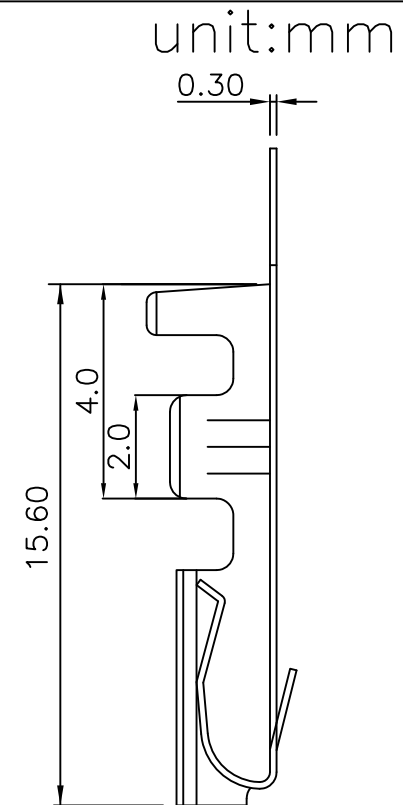

E738 ELECTRIC & MOTOR PARTS TERMINAL

Features:

- * THICKNESS: 0.3mm
- * MAT'L: BRASS
- * MATES WITH: E738H-K SERIES HOUSING

PART NO.	WIRE RANGE	INSULATION O.D.	MATERIAL	FINISH	QTY/REEL
E738	AWG#18-#22	φ1.5~φ2.0mm	BRASS	—	5000