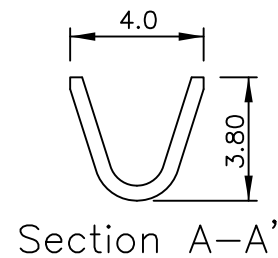

E738 ELECTRIC & MOTOR PARTS TERMINAL

Features:

- * THICKNESS: 0.3mm
- * MAT'L: BRASS
- * MATES WITH: E738H-K SERIES HOUSING

PART NO.	WIRE RANGE	INSULATION O.D.	MATERIAL	FINISH	QTY/REEL
E738	AWG#18-#22	φ1.5~φ2.0mm	BRASS	—	5000