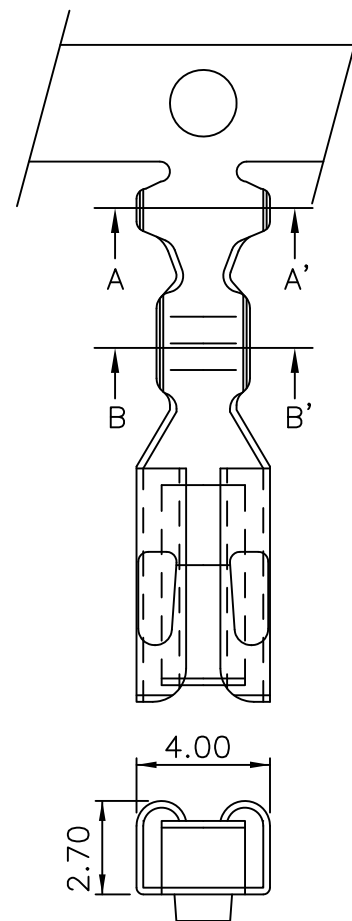

E738 ELECTRIC & MOTOR PARTS TERMINAL

Features:

- * THICKNESS: 0.3mm
- * MAT'L: BRASS
- * MATES WITH: E738H-K SERIES HOUSING

PART NO.	WIRE RANGE	INSULATION O.D.	MATERIAL	FINISH	QTY/REEL
E738	AWG#18-#22	φ1.5~φ2.0mm	BRASS	—	5000