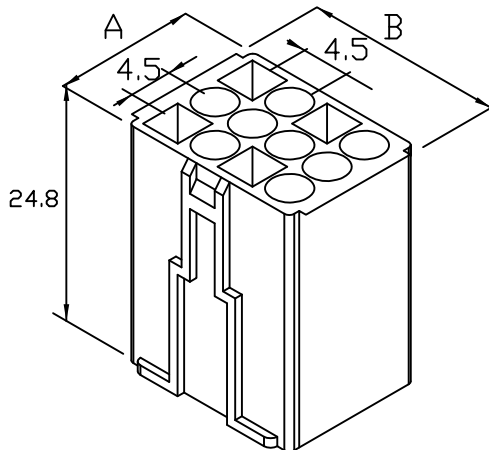

E030H .177" (4.5mm) PITCH HOUSING

Features:

unit:mm

- * MAT'L: NYLON 66 UL94 V-0
- * MATES WITH: E030 SERIES TERMINAL
- * MATES WITH: E130H SERIES HOUSING

PRAT NO.	A	B
E030H-02 (1X2)	5.6	10.5
E030H-03(1X3)	5.6	15.0
E030H-04(1X4)	5.6	19.6
E030H-05(1X5)	10.3	10.5
E030H-06(2X3)	10.3	15.0
E030H-09(3X3)	14.7	15.0
E030H-12(3X4)	14.7	19.6
E030H-15(3X5)	20.2	33.0

E030H-02E

E030H-03

E030H-04

E030H-04(2X2)

E030H-06(2X3)

E030H-09(3X3)

E030H-12(3X4)

E030-15(3X5)