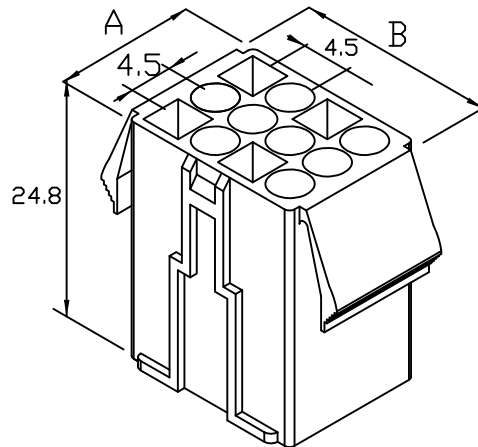

# *E030H-E* .177" (4.5mm) PITCH HOUSING

Features:

unit:mm

- \* MAT'L: NYLON 66 UL94 V-0
- \* MATES WITH: E030 SERIES TERMINAL
- \* MATES WITH: E130H SERIES HOUSING

PRAT NO.	A	B
E030H-02E(1X2)	5.6	10.5
E030H-03E(1X3)	5.6	15.0
E030H-04E(1X4)	5.6	19.6
E030H-05E(1X5)	10.3	10.5
E030H-06E(2X3)	10.3	15.0
E030H-09E(3X3)	14.7	15.0
E030H-12E(3X4)	14.7	19.6
E030H-15E(3X5)	20.2	33.0

E030H-02E

E030H-03E

E030H-04E

E030H-04E(2X2)

E030H-06E(2X3)

E030H-09E(3X3)

E030H-12E(3X4)

E030-15E(3X5)