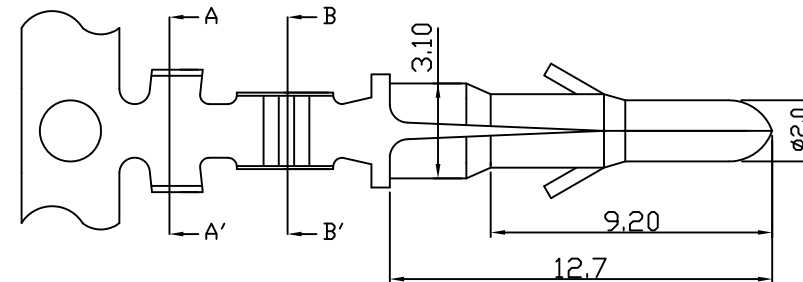

E020 .244" (6.2mm) PITCH CRIMP TERMINAL

unit:mm

Features:

- * THICKNESS: 0.25mm
- * MAT'L: BRASS TIN PLATED
- * MATES WITH: E020H HOUSING
- * ACCEPTS WITH: E120 TERMINAL
E120H HOUSING

SEC A-A'

SEC B-B'

PART NO.	WIRE RANGE	INSULATION O.D.	MATERIAL	FINISH	QTY/REEL
E020-T1	#14-20	ø3.6mm MAX	BRASS	Tin-plated	3500
E020-T2	#18-22	ø2.8mm MAX	BRASS	Tin-plated	5000