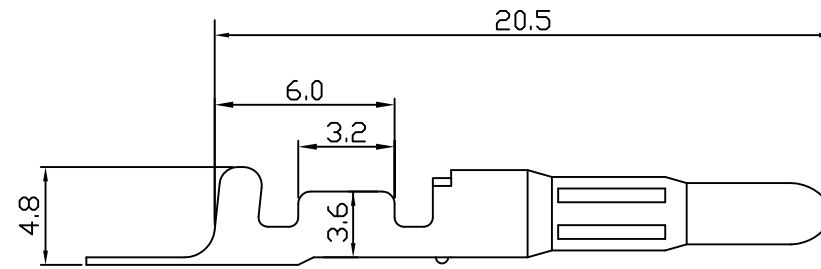

E020 .244" (6.2mm) PITCH CRIMP TERMINAL

unit:mm

Features:

- * THICKNESS: 0.25mm
- * MAT'L: BRASS TIN PLATED
- * MATES WITH: E020H HOUSING
- * ACCEPTS WITH: E120 TERMINAL
E120H HOUSING

SEC A-A'

SEC B-B'

PART NO.	WIRE RANGE	INSULATION O.D.	MATERIAL	FINISH	QTY/REEL
E020-T1	#14-20	ø3.6mm MAX	BRASS	Tin-plated	3500
E020-T2	#18-22	ø2.8mm MAX	BRASS	Tin-plated	5000