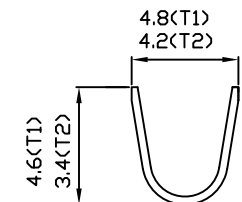

E020 .244" (6.2mm) PITCH CRIMP TERMINAL

unit:mm

Features:

- * THICKNESS: 0.25mm
- * MAT'L: BRASS TIN PLATED
- * MATES WITH: E020H HOUSING
- * ACCEPTS WITH: E120 TERMINAL
E120H HOUSING

SEC A-A'

SEC B-B'

PART NO.	WIRE RANGE	INSULATION O.D.	MATERIAL	FINISH	QTY/REEL
E020-T1	#14-20	ø3.6mm MAX	BRASS	Tin-plated	3500
E020-T2	#18-22	ø2.8mm MAX	BRASS	Tin-plated	5000