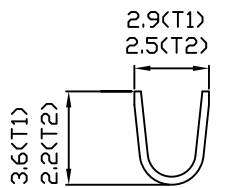

E020 .244" (6.2mm) PITCH CRIMP TERMINAL

unit:mm

Features:

- * THICKNESS: 0.25mm
- * MAT'L: BRASS TIN PLATED
- * MATES WITH: E020H HOUSING
- * ACCEPTS WITH: E120 TERMINAL
E120H HOUSING

SEC A-A'

SEC B-B'

PART NO.	WIRE RANGE	INSULATION O.D.	MATERIAL	FINISH	QTY/REEL
E020-T1	#14-20	ø3.6mm MAX	BRASS	Tin-plated	3500
E020-T2	#18-22	ø2.8mm MAX	BRASS	Tin-plated	5000