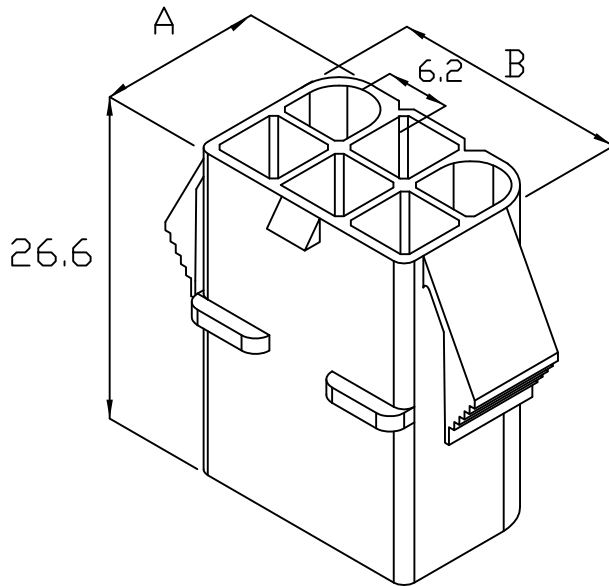

E020H-E .244" (6.2mm) PITCH SERIES HOUSING

Features:

- * MAT'L: NYLON66 UL94 V-2
- * MATES WITH: E020 SERIES TERMINAL
- * MATES WITH: E120H SERIES HOUSING

E020H-02E

E020H-03E

E020H-04E

E020H-04E<2X2>

E020H-06E<2X3>

E020H-09E<3X3>

E020H-12E<3X4>

E020-15E<3X5>

| PRAT NO. | A | B |
|----------------|------|------|
| E020H-01E | 7.0 | 7.0 |
| E020H-02E<1X2> | 7.2 | 14.0 |
| E020H-03E<1X3> | 7.2 | 20.3 |
| E020H-04E<1X4> | 7.2 | 26.6 |
| E020H-04E<2X2> | 13.4 | 33.0 |
| E020H-06E<2X3> | 13.4 | 19.6 |
| E020H-09E<3X3> | 19.6 | 19.6 |
| E020H-12E<3X4> | 19.6 | 25.8 |
| E020H-15E<3X5> | 19.6 | 32.0 |