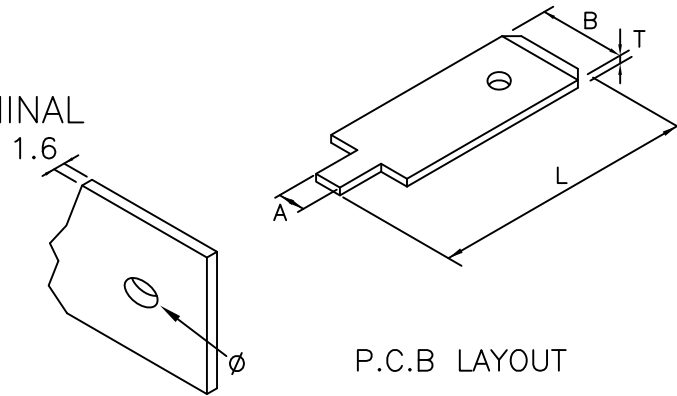

## 110 TAB SERIES

PART/NO.	T	B	W	L	E	A	∅	MAT'L
E630A	0.8	2.8	3.75	13.15	7.1	2.54	1.40	BRASS TIN PLATED
E630B	0.5	2.8	3.75	13.15	7.1	2.54	1.40	
E630C	0.3	2.8	3.75	13.15	7.1	2.54	1.40	
E630R	0.8	2.8	3.75	13.3	7.1	2.54	1.40	

### Features:

- \* MAT'L: BRASS TIN PLATED
- \* MATES WITH: 110 SERIES TERMINAL

## 110 TAB SERIES

PART/NO.	T	B	W	L	E	A	∅	MAT'L
E630D	0.8	2.8		13.1		1.05	1.4	BRASS TIN PLATED
E630E	0.8	2.8		10.2		1.05	1.4	