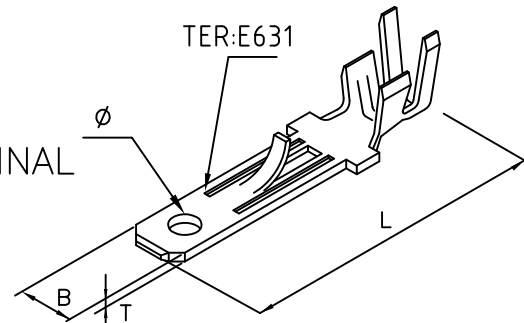

FASTON 110 SERIES TERMINAL

110 TERMINAL(Male)

Features:

- * MAT'L: BRASS TIN PLATED
- * MATES WITH: 110 SERIES TERMINAL

PART/NO.	T	B	L	ϕ	MAT'L
E631	0.5	2.8	20.70	1.20	BRASS TIN PLATED
E632	0.5	2.8	16.20	1.40	
	0.8	2.8	16.20	1.40	