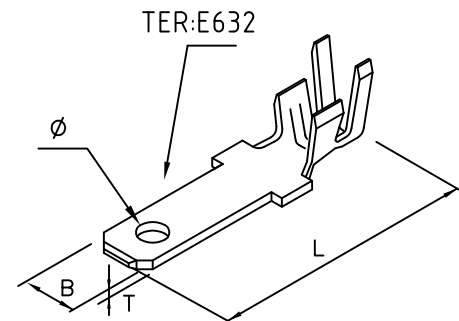

FASTON 110 SERIES TERMINAL

110 TERMINAL(Male)

Features:

- * MAT'L: BRASS TIN PLATED
- * MATES WITH: 110 SERIES TERMINAL

PART/NO.	T	B	L	ϕ	MAT'L
E631	0.5	2.8	20.70	1.20	BRASS TIN PLATED
E632	0.5	2.8	16.20	1.40	
	0.8	2.8	16.20	1.40	