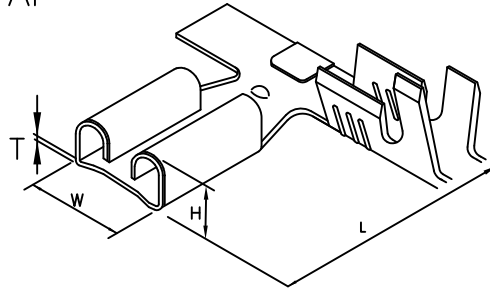

FASTON 110 SERIES

E733R

Features:

- * MAT'L: BRASS TIN PLATED
- * MATES WITH: 110 SERIES TAP

PART/NO.	THICKNESS	W	L	H	WIRE RANGE	MAT'L	TAB (TXB)
E733R	0.25	3.8	12.0	2.1	AWG#16-20	BRASS TIN PLATED	0.8X2.8