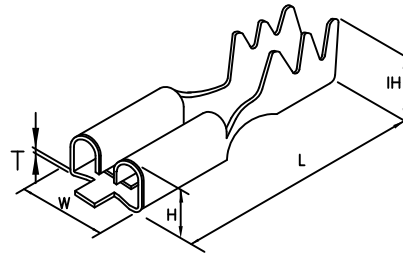

FASTON 110 SERIES

120

Features:

- * MAT'L: BRASS TIN PLATED
- * MATES WITH: 110 SERIES TAP

| PART/NO. | THICKNESS | W | L | H | WIRE RANGE | MAT'L | TAB (TXB) |
|----------|-----------|-----|------|-----|------------|-------|-----------|
| 120 | 0.25 | 3.8 | 11.5 | 1.8 | | | 0.5X2.8 |