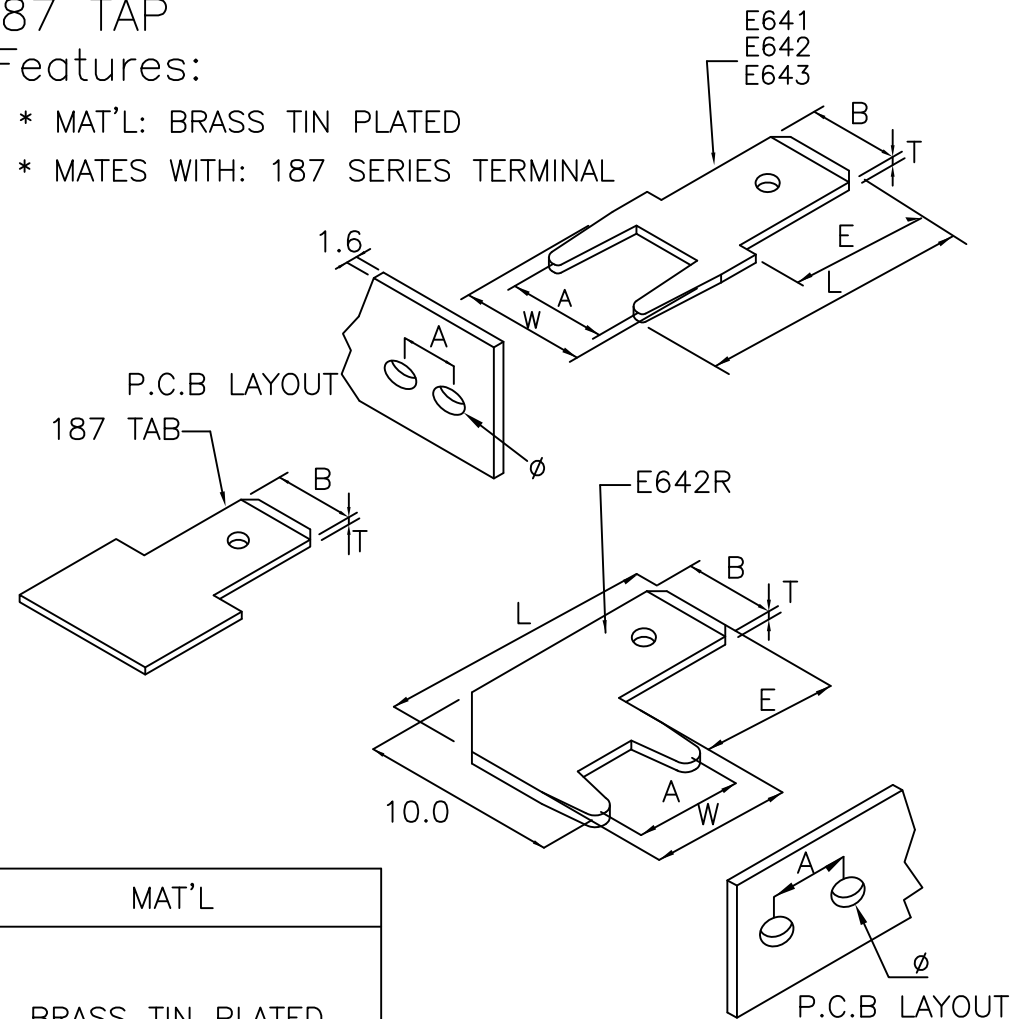

FASTON 187 SERIES

187 TERMINAL

Features:

- * MAT'L: BRASS TIN PLATED
- * MATES WITH: 187H SERIES HOUSING

187 TAP

Features:

- * MAT'L: BRASS TIN PLATED
- * MATES WITH: 187 SERIES TERMINAL

187 TAB SERIES

NOTE	TXB	W	L	E	A	ϕ	MAT'L
E641	0.5X4.75	6.35	12.9	7.1	5.08	1.40	BRASS TIN PLATED
E642	0.8X4.75	6.35	12.9	7.1	5.08	1.40	
E642R	0.8X4.8	6.35	13.5	7.2	5.08	1.40	
E643	0.5X4.75	6.35	19.0	12.9	5.08	1.40	
187 TAB	0.3X4.75						
	0.5X4.75						
	0.8X4.75						