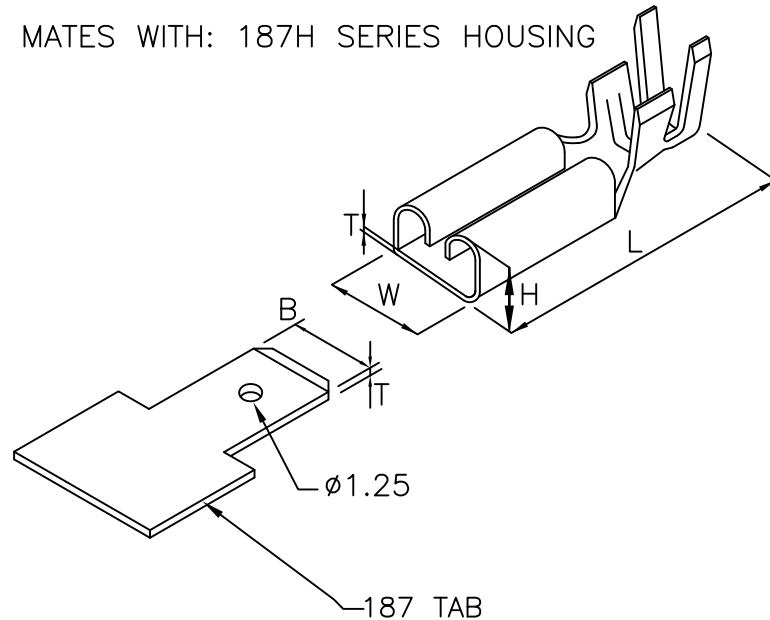

FASTON 187 SERIES

187 TERMINAL

Features:

- * MAT'L: BRASS TIN PLATED
- * MATES WITH: 187H SERIES HOUSING

187 TAP

Features:

- * MAT'L: BRASS TIN PLATED
- * MATES WITH: 187 SERIES TERMINAL

187 TAB SERIES

NOTE	TXB	W	L	E	A	ϕ	MAT'L
E641	0.5X4.75	6.35	12.9	7.1	5.08	1.40	BRASS TIN PLATED
E642	0.8X4.75	6.35	12.9	7.1	5.08	1.40	
E642R	0.8X4.8	6.35	13.5	7.2	5.08	1.40	
E643	0.5X4.75	6.35	19.0	12.9	5.08	1.40	
187 TAB	0.3X4.75						
	0.5X4.75						
	0.8X4.75						