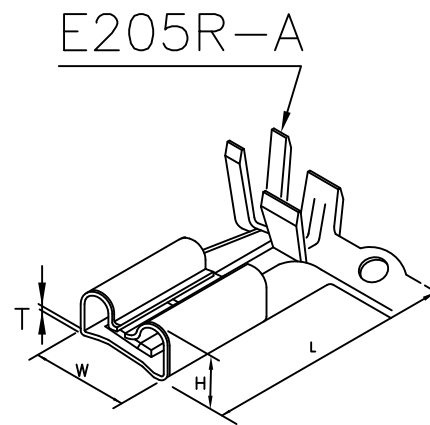

E205 SERIES TERMINAL

unit:mm

E205 TERMINAL

Features:

- * MAT'L: BRASS TIN PLATED
- * MATES WITH: E205H SERIES HOUSING

205 TERMINAL

| PART/NO. | T | W | L | H | WIRE RANGE | TAB(BXT) | MAT'L |
|----------|-----|-----|------|-----|------------|----------|------------------|
| E205 | 0.4 | 6.3 | 11.9 | 2.7 | AWG#12-16 | 5.2X0.5 | BRASS TIN PLATED |
| E205R | 0.4 | 6.3 | 11.9 | | | | |
| E205RL | 0.4 | 6.3 | 14.1 | | | | |