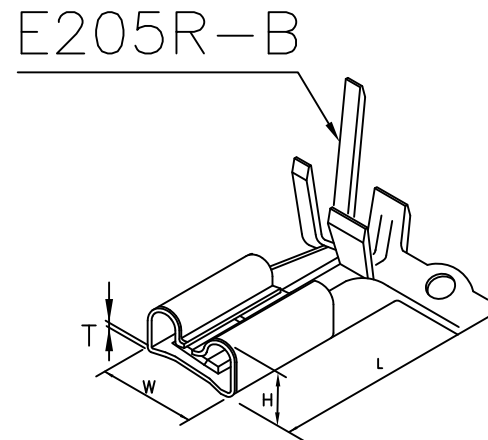

E205 SERIES TERMINAL

unit:mm

E205 TERMINAL

Features:

- * MAT'L: BRASS TIN PLATED
- * MATES WITH: E205H SERIES HOUSING

205 TERMINAL

| PART/NO. | T | W | L | H | WIRE RANGE | TAB(BXT) | MAT'L |
|----------|-----|-----|------|-----|------------|----------|------------------|
| E205 | 0.4 | 6.3 | 11.9 | 2.7 | AWG#12-16 | 5.2X0.5 | BRASS TIN PLATED |
| E205R | 0.4 | 6.3 | 11.9 | | | | |
| E205RL | 0.4 | 6.3 | 14.1 | | | | |