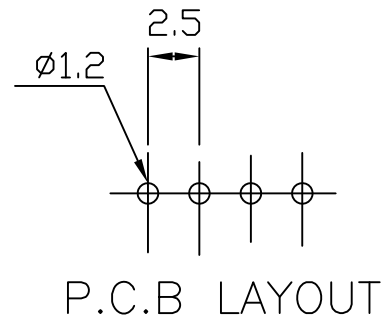

# 250PRS .098" (2.5mm) PITCH Headers—Right Angle

unit:mm

## Features:

- \* MAT'L: BODY: NYLON 66 UL94V-0  
PINS: BRASS TIN PLATED
- \* MATES WITH: 2518 SERIES TERMINAL
- \* ACCEPTS WITH: 250H SERIES HOUSING

PART NO.	A	B
250PRS-02	5.0	2.5
250PRS-03	7.5	5.0
250PRS-04	10.0	7.5
250PRS-05	12.5	10.0
250PRS-06	15.0	12.5
250PRS-07	17.5	15.0
250PRS-08	20.0	17.5
250PRS-09	22.5	20.0
250PRS-10	25.0	22.5
250PRS-11	27.5	25.0
250PRS-12	30.0	27.5
250PRS-13	32.5	30.0
250PRS-14	35.0	32.5
250PRS-15	37.5	35.0
250PRS-16	40.0	37.5
250PRS-17	42.5	40.0
250PRS-18	45.0	42.5
250PRS-19	47.5	45.0
250PRS-20	50.0	47.5