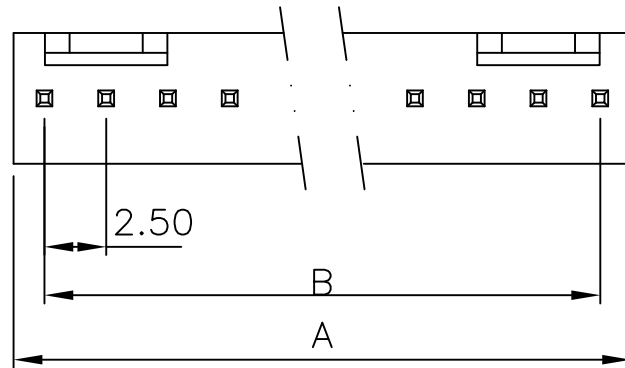

# 250PRS .098" (2.5mm) PITCH Headers—Right Angle

unit:mm

## Features:

- \* MAT'L: BODY: NYLON 66 UL94V-0  
PINS: BRASS TIN PLATED
- \* MATES WITH: 2518 SERIES TERMINAL
- \* ACCEPTS WITH: 250H SERIES HOUSING

PART NO.	A	B
250PRS-02	5.0	2.5
250PRS-03	7.5	5.0
250PRS-04	10.0	7.5
250PRS-05	12.5	10.0
250PRS-06	15.0	12.5
250PRS-07	17.5	15.0
250PRS-08	20.0	17.5
250PRS-09	22.5	20.0
250PRS-10	25.0	22.5
250PRS-11	27.5	25.0
250PRS-12	30.0	27.5
250PRS-13	32.5	30.0
250PRS-14	35.0	32.5
250PRS-15	37.5	35.0
250PRS-16	40.0	37.5
250PRS-17	42.5	40.0
250PRS-18	45.0	42.5
250PRS-19	47.5	45.0
250PRS-20	50.0	47.5