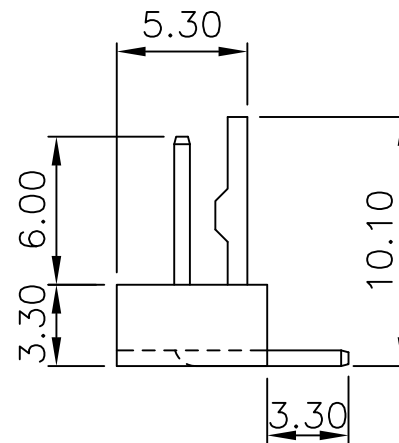

# 250PRS .098" (2.5mm) PITCH Headers—Right Angle

unit:mm

## Features:

- \* MAT'L: BODY: NYLON 66 UL94V-0  
PINS: BRASS TIN PLATED
- \* MATES WITH: 2518 SERIES TERMINAL
- \* ACCEPTS WITH: 250H SERIES HOUSING

PART NO.	A	B
250PRS-02	5.0	2.5
250PRS-03	7.5	5.0
250PRS-04	10.0	7.5
250PRS-05	12.5	10.0
250PRS-06	15.0	12.5
250PRS-07	17.5	15.0
250PRS-08	20.0	17.5
250PRS-09	22.5	20.0
250PRS-10	25.0	22.5
250PRS-11	27.5	25.0
250PRS-12	30.0	27.5
250PRS-13	32.5	30.0
250PRS-14	35.0	32.5
250PRS-15	37.5	35.0
250PRS-16	40.0	37.5
250PRS-17	42.5	40.0
250PRS-18	45.0	42.5
250PRS-19	47.5	45.0
250PRS-20	50.0	47.5