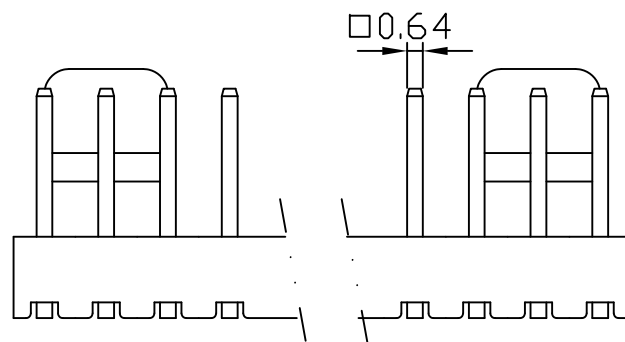

# 250PRS .098" (2.5mm) PITCH Headers—Right Angle

unit:mm

## Features:

- \* MAT'L: BODY: NYLON 66 UL94V-0  
PINS: BRASS TIN PLATED
- \* MATES WITH: 2518 SERIES TERMINAL
- \* ACCEPTS WITH: 250H SERIES HOUSING

PART NO.	A	B
250PRS-02	5.0	2.5
250PRS-03	7.5	5.0
250PRS-04	10.0	7.5
250PRS-05	12.5	10.0
250PRS-06	15.0	12.5
250PRS-07	17.5	15.0
250PRS-08	20.0	17.5
250PRS-09	22.5	20.0
250PRS-10	25.0	22.5
250PRS-11	27.5	25.0
250PRS-12	30.0	27.5
250PRS-13	32.5	30.0
250PRS-14	35.0	32.5
250PRS-15	37.5	35.0
250PRS-16	40.0	37.5
250PRS-17	42.5	40.0
250PRS-18	45.0	42.5
250PRS-19	47.5	45.0
250PRS-20	50.0	47.5