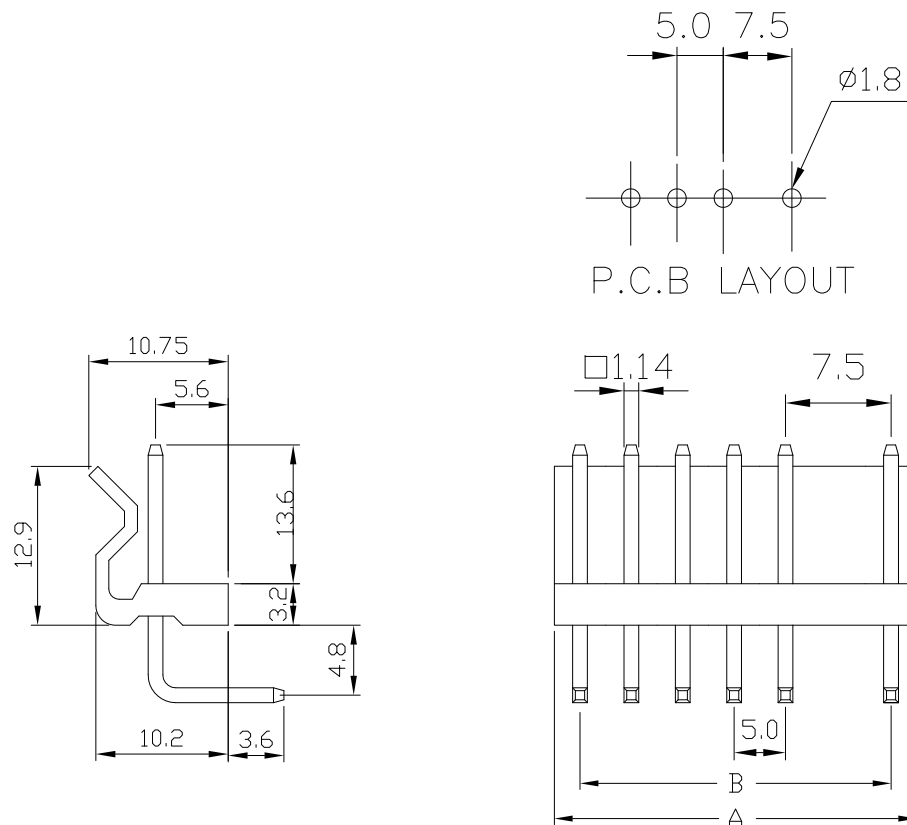

7502 .295" (7.5mm) X .197" (5.0mm) PITCH Headers-Right Angle

unit:mm

Features:

- * MAT'L: BODY: NYLON 66 UL94V-2
PINS: BRASS TIN PLATED
- * MATES WITH 7500 SERIES HOUSING

PART NO.	A	B
7502-02	12.5	7.5
7502-03	17.5	12.5
7502-04	22.5	17.5
7502-05	27.5	22.5
7502-06	32.5	27.5
7502-07	37.5	32.5
7502-08	42.5	37.5
7502-09	47.5	42.5
7502-10	52.5	47.5