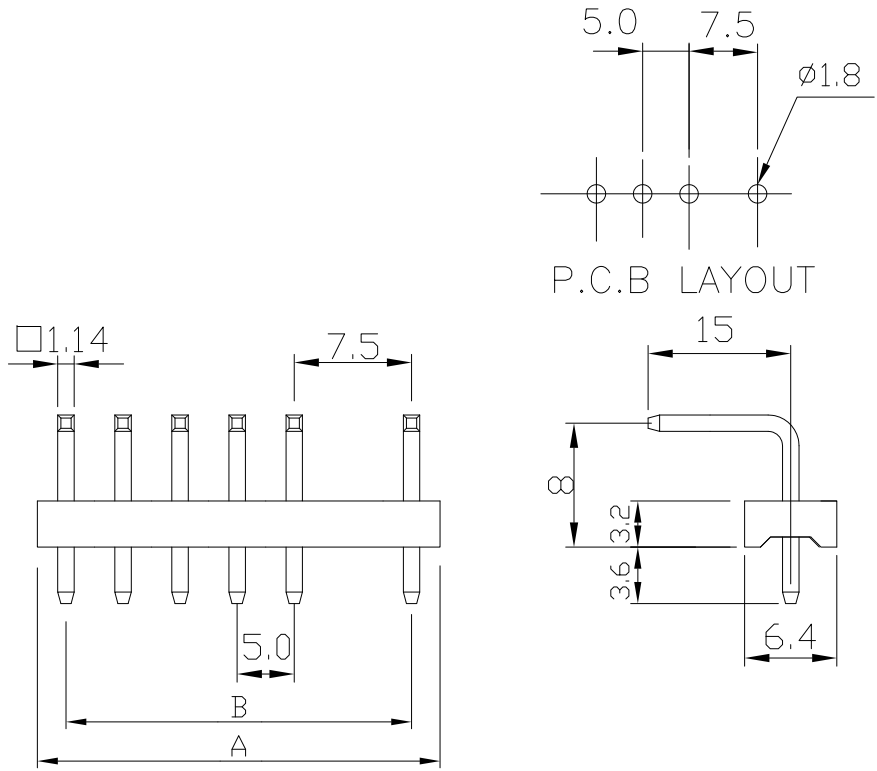

7504 .295" (7.5mm) X .197" (5.0mm) PITCH Headers-Right Angle

unit:mm

Features:

- * MAT'L: BODY: NYLON 66 UL94V-2
PINS: BRASS TIN PLATED
- * MATES WITH 7500 SERIES HOUSING

PART NO.	A	B
7504-02	12.5	7.5
7504-03	17.5	12.5
7504-04	22.5	17.5
7504-05	27.5	22.5
7504-06	32.5	27.5
7504-07	37.5	32.5
7504-08	42.5	37.5
7504-09	47.5	42.5
7504-10	52.5	47.5