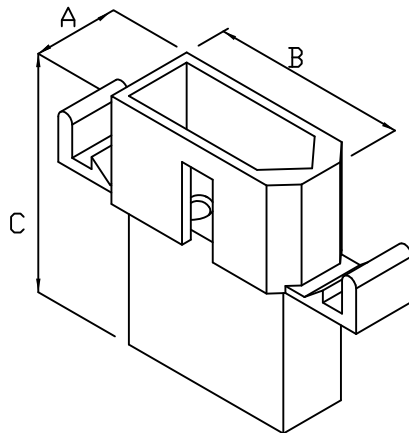

E023H .264" (6.3mm)
E023H-K .198" (5.03mm) PITCH CRIMP HOUSING

unit:mm

Features:

- * MAT'L: NYLON 66 UL94-V2
- * MATES WITH: E023 SERIES TERMINAL
- * MATES WITH: E123H & E123H-K SERIES HOUSING

E023H

E023H-K

E023H-01

E023H-02

E023H-03

E023H-04

PRAT NO	A	B	C
E023H-01	∅9.1		24.6
E023H-02 (1X2) E023H-02K	9.0	16.4	24.6
E023H-03 (1X3) E023H-03K	8.6	19.6	24.6
E023H-04 (1X4) E023H-04K	8.6	24.7	24.5

E023H-2K (90°)

E023H-3K (90°)