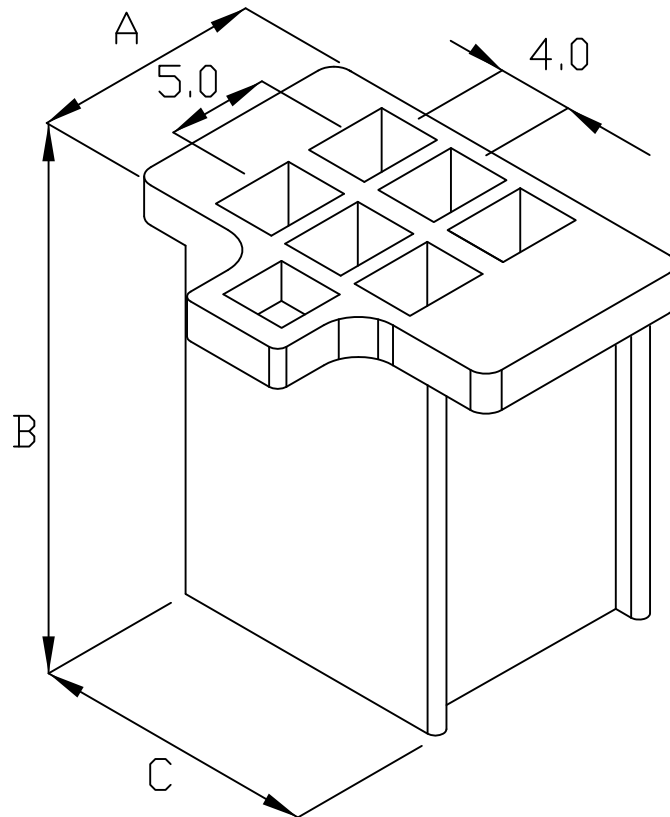

E731H-K .157" (4.0mm) PITCH HOUSING

unit:mm

Features:

- * MAT'L: NYLON 66 UL94V-2
- * MATES WITH: E731 SERIES TERMINAL
- * ACCEPTS WITH: E631-K SERIES HOUSING

E731H-06K(2X3)

E731H-02K(1X2)

E731H-03K(1X3)

E731H-04K(2X2)

E731H-09K(3X3)

PART NO.	A	B	C
E731H-02K(1X2)	6.2	19.5	10.4
E731H-03K(1X3)	6.2	19.5	14.4
E731H-04K(2X2)	11.2	19.5	10.4
E731H-06K(2X3)	11.2	19.5	14.4
E731H-09K(3X3)	16.2	19.5	14.4