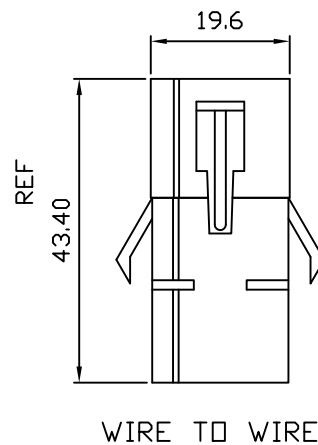

# E020H/E120H/E020H-E SERIES

.244" (6.2mm) PITCH WIRE TO WIRE CONNECTOR

## Assembly layout