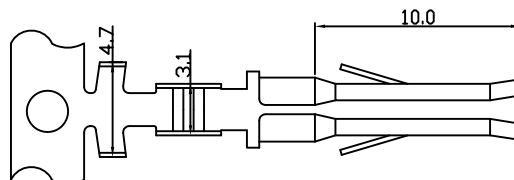

PART NO.	WIRE RANGE	INSULATION O.D.	MATERIAL	FINISH	QTY/REEL
E120-T1	#14-20	ø3.5mm MAX	BRASS	Tin-plated	3500
E120-T2	#18-22	ø2.8mm MAX	BRASS	Tin-plated	5000