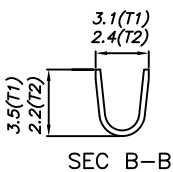

Features:

- THICKNESS: 0.25mm
- MAT'L: BRASS TIN PLATED
- MATES WITH: E020H HOUSING
- ACCEPTS WITH: E120 TERMINAL
  E120H HOUSING