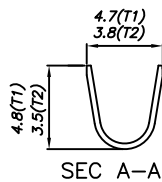

Features:

- THICKNESS: 0.25mm
- MAT'L: BRASS TIN PLATED
- MATES WITH: E020H HOUSING
- ACCEPTS WITH: E120 TERMINAL
  E120H HOUSING