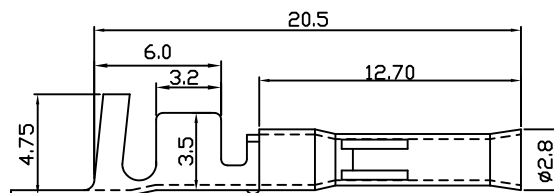

PART NO.	WIRE RANGE	INSULATION O.D.	MATERIAL	FINISH	QTY/REEL
E120-T1	#14-20	ø3.5mm MAX	BRASS	Tin-plated	3500
E120-T2	#18-22	ø2.8mm MAX	BRASS	Tin-plated	5000