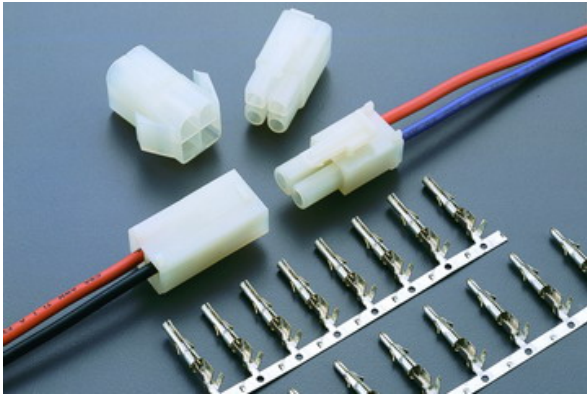

# E020H/E120H/E020H-E SERIES

.244" (6.2mm) PITCH WIRE TO WIRE CONNECTOR

## Assembly layout