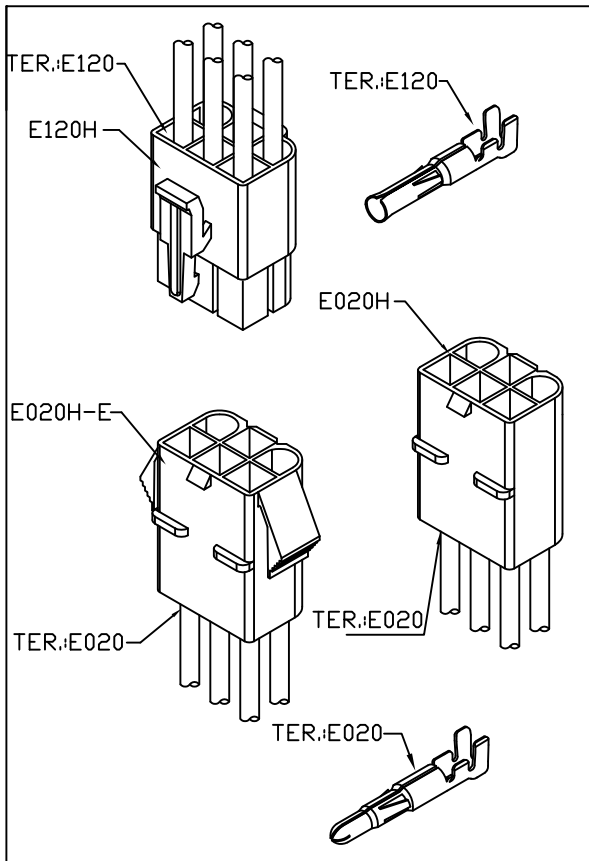

# E020H/E120H/E020H-E SERIES

.244" (6.2mm) PITCH WIRE TO WIRE CONNECTOR

## Assembly layout