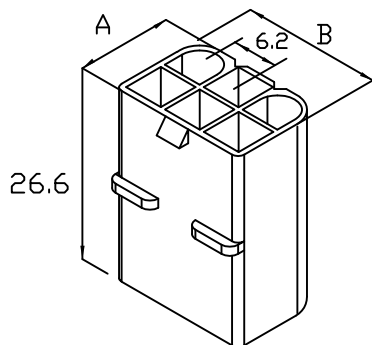

E020H E020H-E .244" (6.2mm) PITCH SERIES HOUSING

E020H

Features:

- MAT'L: NYLON66 UL94 V-2
- MATES WITH: E020 SERIES TERMINAL
- MATES WITH: E120H SERIES HOUSING