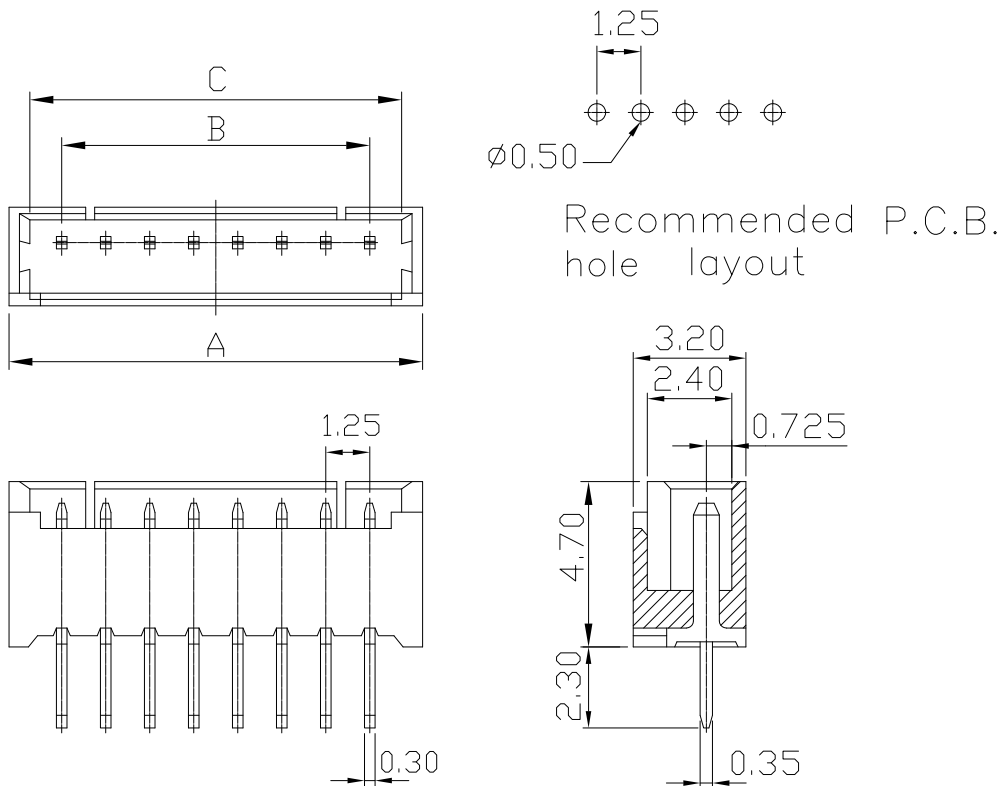

M125PS .049" (1.25mm) PITCH Headers—Straight

unit:mm

Features:

- * MAT'L: BODY: NYLON 6T UL 94V-0
PINS: BRASS TIN PLATED
- * MATES: M125H SERIES HOUSING
- * ACCEPTS WITH: M125 SERIES TERMINAL

PART NO.	Dim A	Dim B	Dim C
M125PS-02	4.25	1.25	3.05
M125PS-03	5.50	2.50	4.30
M125PS-04	6.75	3.75	5.55
M125PS-05	8.00	5.00	6.80
M125PS-06	9.25	6.25	8.05
M125PS-07	10.50	7.50	9.30
M125PS-08	11.75	8.75	10.55
M125PS-09	13.00	10.00	11.80
M125PS-10	14.25	11.25	13.05
M125PS-11	15.50	12.50	14.30
M125PS-12	16.75	13.75	15.55
M125PS-13	18.00	15.00	16.80
M125PS-14	19.25	16.25	18.05
M125PS-15	20.50	17.50	19.30