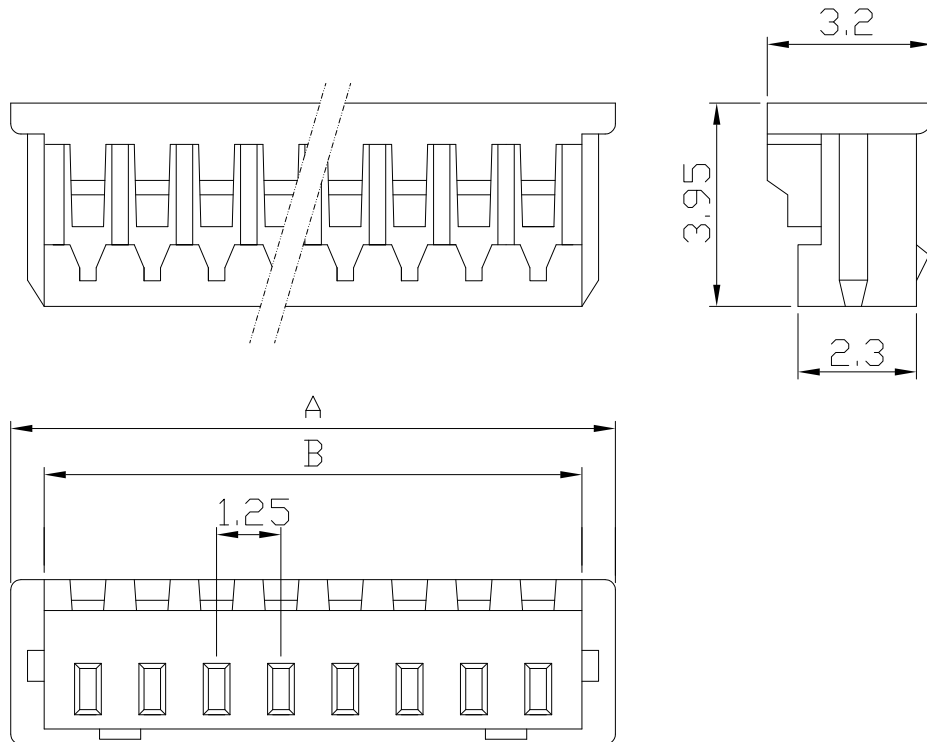

M125H .049"(1.25mm) PITCH CRIMP HOUSING

unit:mm

Features:

- * MAT'L: PBT UL94V-0
- * MATES WITH: M125 SERIES TERMINAL
- * ACCEPTS WITH: M125PS,M125PR
SERIES WAFER

PRAT NO.	A	B
M125H- 02	4.20	2.95
M125H- 03	5.45	4.20
M125H- 04	6.70	5.45
M125H- 05	7.95	6.70
M125H- 06	9.20	7.95
M125H- 07	10.45	9.20
M125H- 08	11.70	10.45
M125H- 09	12.95	11.70
M125H- 10	14.20	12.95
M125H- 11	15.45	14.20
M125H- 12	16.70	15.45
M125H- 13	17.95	16.70
M125H- 14	19.20	17.95
M125H- 15	20.35	19.20