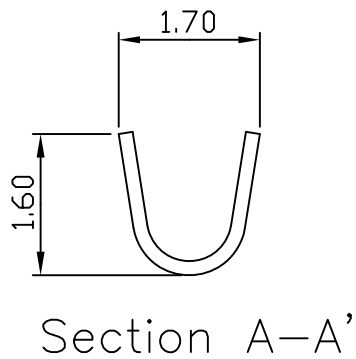

# 11251 .049" (1.25mm) PITCH TERMINAL

Features:

unit:mm

- \* THICKNESS: 0.15mm
- \* MAT'L: PHOSPHOR BRONZE TIN PLATED
- \* MATES WITH: 11251H SERIES HOUSING

PART NO.	WIRE RANGE	MATERIAL	FINISH	QTY/REEL
11251	AWG#18-32	phosphor bronze	Tin-plated	25,000