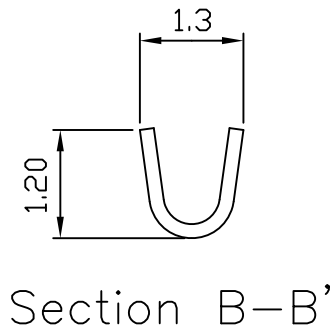

# 11251 .049" (1.25mm) PITCH TERMINAL

Features:

unit:mm

- \* THICKNESS: 0.15mm
- \* MAT'L: PHOSPHOR BRONZE TIN PLATED
- \* MATES WITH: 11251H SERIES HOUSING

PART NO.	WIRE RANGE	MATERIAL	FINISH	QTY/REEL
11251	AWG#18-32	phosphor bronze	Tin-plated	25,000