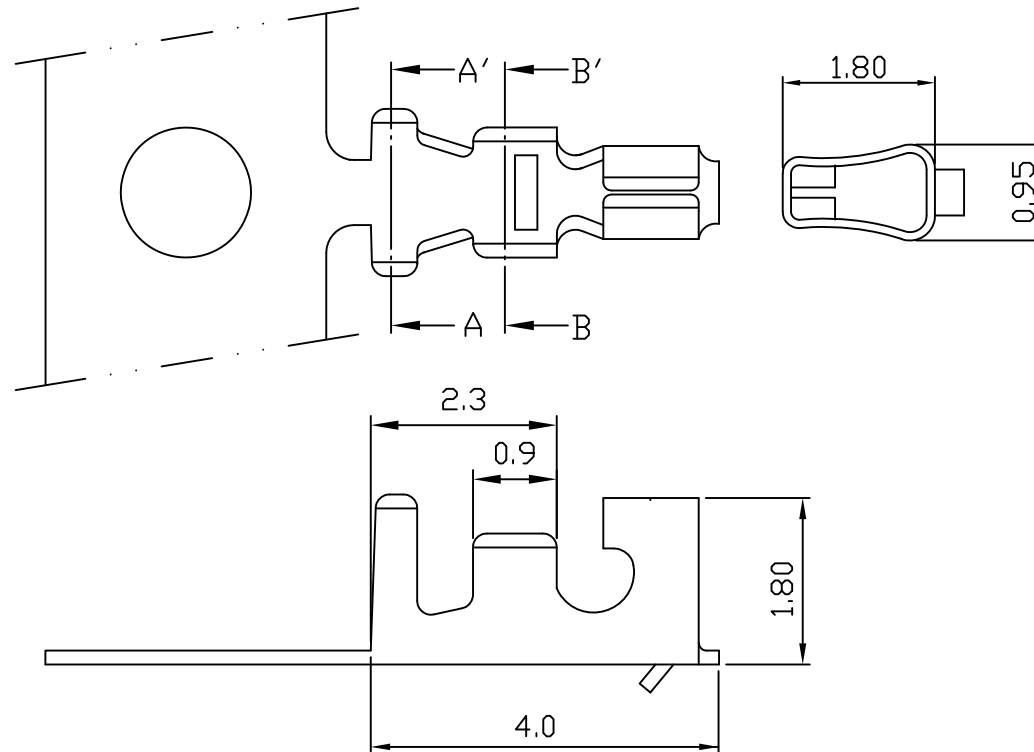

# 11251 .049" (1.25mm) PITCH TERMINAL

Features:

unit:mm

- \* THICKNESS: 0.15mm
- \* MAT'L: PHOSPHOR BRONZE TIN PLATED
- \* MATES WITH: 11251H SERIES HOUSING

PART NO.	WIRE RANGE	MATERIAL	FINISH	QTY/REEL
11251	AWG#18-32	phosphor bronze	Tin-plated	25,000