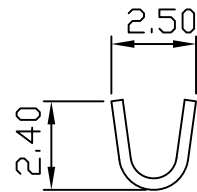

1270 .050" (1.27mm) PITCH TERMINAL

Features:

- * THICKNESS: 0.25mm
- * MAT'L: PHOSPHOR BRONZE TIN & GOLD PLATED
- * MATES WITH: 1270H SERIES HOUSING

unit:mm

Section A-A'

Section B-B'

PART NO.	WIRE RANGE	INSULATION O.D.	MATERIAL	FINISH	QTY/REEL
1271	AWG#18	ø2.1mm MAX	PHOSPHOR BRONZE	gold-flash	6000