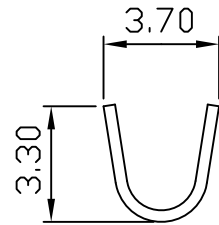

1270 .050" (1.27mm) PITCH TERMINAL

Features:

- * THICKNESS: 0.25mm
- * MAT'L: PHOSPHOR BRONZE TIN & GOLD PLATED
- * MATES WITH: 1270H SERIES HOUSING

unit:mm

Section A-A'

Section B-B'

PART NO.	WIRE RANGE	INSULATION O.D.	MATERIAL	FINISH	QTY/REEL
1271	AWG#18	ø2.1mm MAX	PHOSPHOR BRONZE	gold-flash	6000