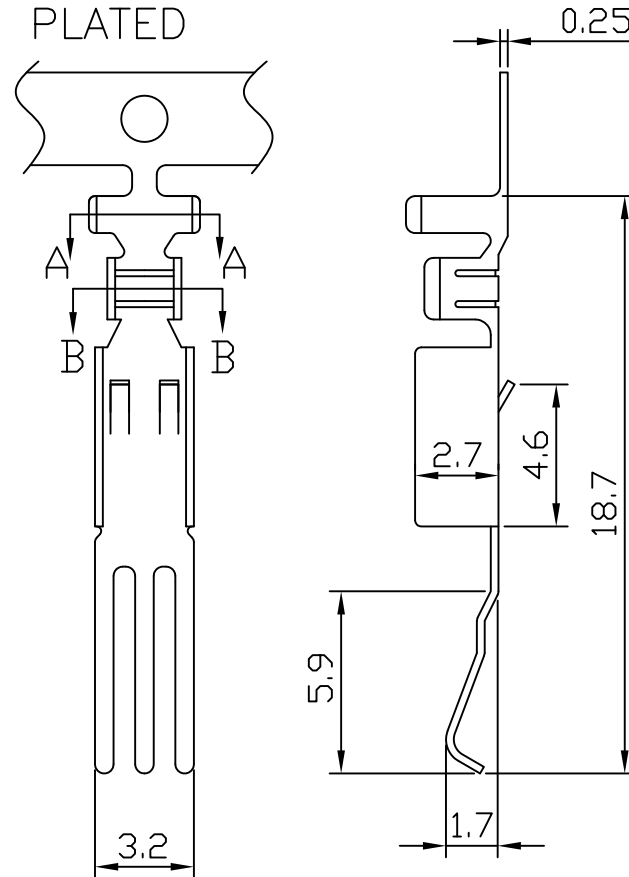

1270 .050" (1.27mm) PITCH TERMINAL

Features:

- * THICKNESS: 0.25mm
- * MAT'L: PHOSPHOR BRONZE TIN & GOLD PLATED
- * MATES WITH: 1270H SERIES HOUSING

unit:mm

Section A-A'

Section B-B'

PART NO.	WIRE RANGE	INSULATION O.D.	MATERIAL	FINISH	QTY/REEL
1271	AWG#18	ø2.1mm MAX	PHOSPHOR BRONZE	gold-flash	6000