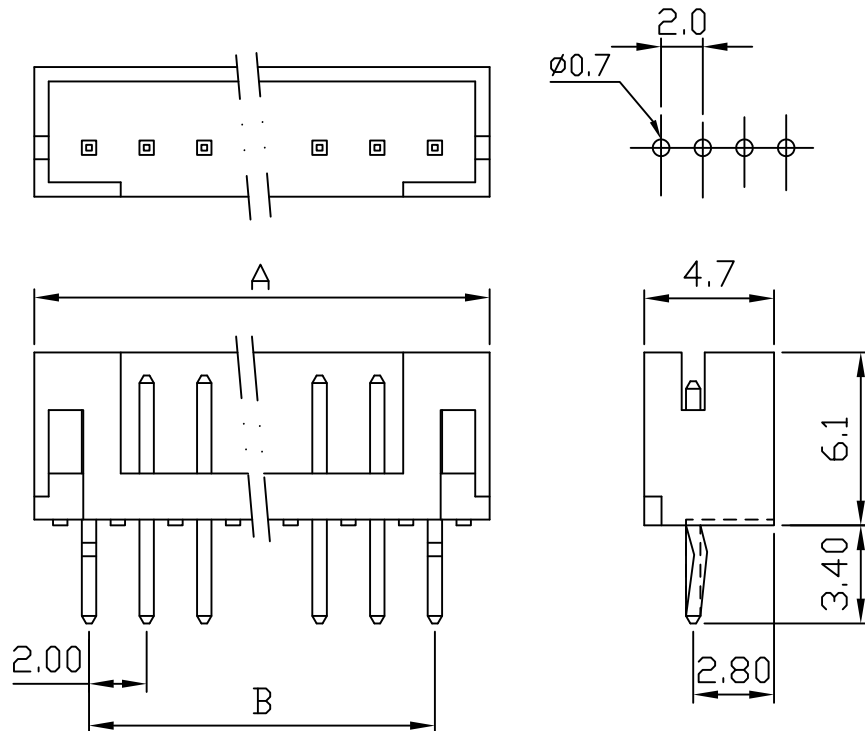

# 2021 .079" (2.0mm) PITCH Headers—Straight

Features:

unit:mm

- \* MAT'L:BODY: NYLON 66 UL 94V-0  
PINS: BRASS TIN PLATED
- \* MATES WITH 2020 SERIES HOUSING
- \* 0.5mm(.02") STRAIGHT SQ. PIN

PART NO.	A	B
2021-02	6.0	2.0
2021-03	8.0	4.0
2021-04	10.0	6.0
2021-05	12.0	8.0
2021-06	14.0	10.0
2021-07	16.0	12.0
2021-08	18.0	14.0
2021-09	20.0	16.0
2021-10	22.0	18.0
2021-11	24.0	20.0

PART NO.	A	B
2021-12	26.0	22.0
2021-13	28.0	24.0
2021-14	30.0	26.0
2021-15	32.0	28.0
2021-16	34.0	30.0
2021-17	36.0	32.0
2021-18	38.0	34.0
2021-19	40.0	36.0
2021-20	42.0	38.0