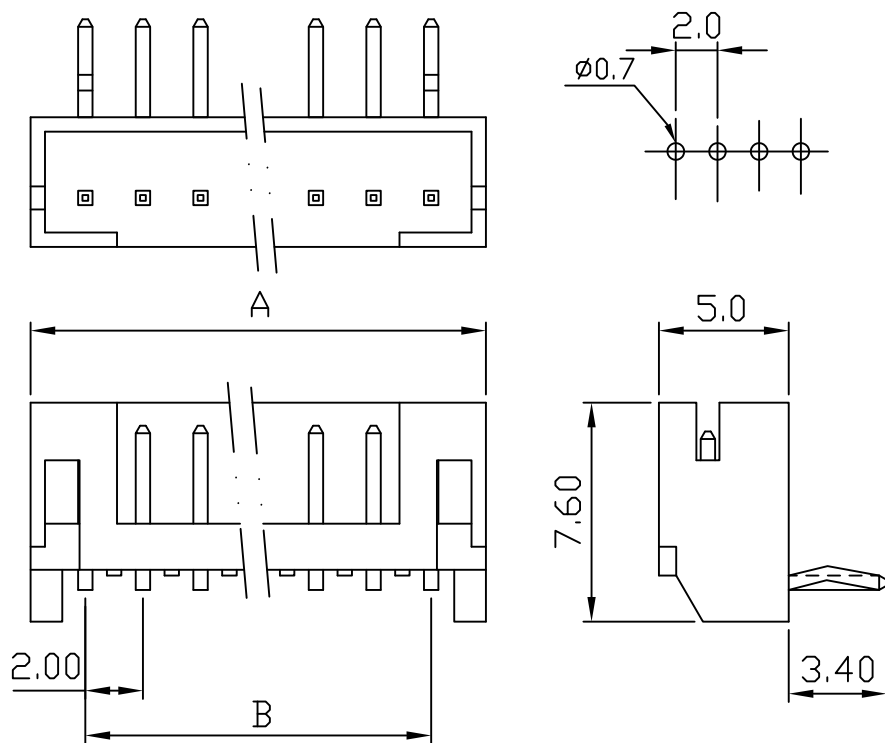

2022 .079" (2.0mm) PITCH Headers—Right Angle

unit:mm

Features:

- * MAT'L: BODY: NYLON 66 UL 94V-0
PINS: BRASS TIN PLATED
- * MATES WITH 2020 SERIES HOUSING
- * 0.5mm(.02") STRAIGHT SQ. PIN

| PART NO. | A | B |
|----------|------|------|
| 2022-02 | 6.0 | 2.0 |
| 2022-03 | 8.0 | 4.0 |
| 2022-04 | 10.0 | 6.0 |
| 2022-05 | 12.0 | 8.0 |
| 2022-06 | 14.0 | 10.0 |
| 2022-07 | 16.0 | 12.0 |
| 2022-08 | 18.0 | 14.0 |
| 2022-09 | 20.0 | 16.0 |
| 2022-10 | 22.0 | 18.0 |
| 2022-11 | 24.0 | 20.0 |

| PART NO. | A | B |
|----------|------|------|
| 2022-12 | 26.0 | 22.0 |
| 2022-13 | 28.0 | 24.0 |
| 2022-14 | 30.0 | 26.0 |
| 2022-15 | 32.0 | 28.0 |
| 2022-16 | 34.0 | 30.0 |
| 2022-17 | 36.0 | 32.0 |
| 2022-18 | 38.0 | 34.0 |
| 2022-19 | 40.0 | 36.0 |
| 2022-20 | 42.0 | 38.0 |