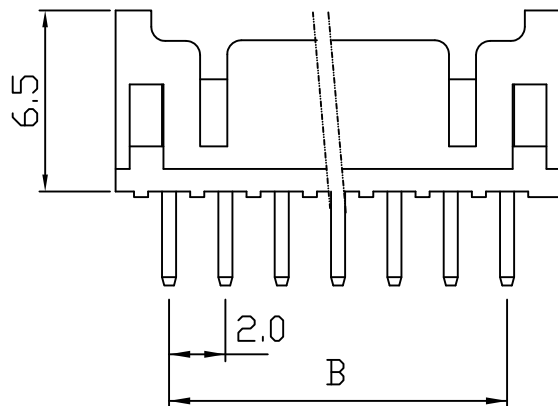

# 2222PS .079" (2.0mm) PITCH Headers—Straight

unit:mm

## Features:

- \* MAT'L: BODY: NYLON 66 UL 94V-0  
PINS: BRASS TIN LATED
- \* MATES WITH: 2221 SERIES TERMINAL
- \* ACCEPTS WITH: 2220H SERIES HOUSING

MODEL NO.	DIMENSIONS	
	A	B
2222PS-2x2	5.9	2.00
2222PS-2x3	7.90	4.00
2222PS-2x4	9.90	6.00
2222PS-2x5	11.90	8.00
2222PS-2x6	13.90	10.00
2222PS-2x7	15.90	12.00
2222PS-2x8	17.90	14.00
2222PS-2x9	19.90	16.00
2222PS-2x10	21.90	18.00
2222PS-2x11	23.90	20.00
2222PS-2x12	25.90	22.00
2222PS-2x13	27.90	24.00
2222PS-2x14	29.90	26.00
2222PS-2x15	31.90	28.00
2222PS-2x16	33.90	30.00