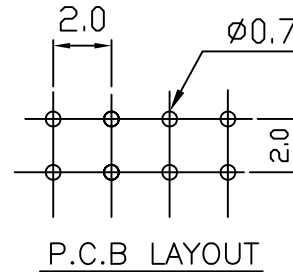

# 2222PS .079" (2.0mm) PITCH Headers—Straight

unit:mm

## Features:

- \* MAT'L: BODY: NYLON 66 UL 94V-0  
PINS: BRASS TIN LATED
- \* MATES WITH: 2221 SERIES TERMINAL
- \* ACCEPTS WITH: 2220H SERIES HOUSING

MODEL NO.	DIMENSIONS	
	A	B
2222PS-2x2	5.9	2.00
2222PS-2x3	7.90	4.00
2222PS-2x4	9.90	6.00
2222PS-2x5	11.90	8.00
2222PS-2x6	13.90	10.00
2222PS-2x7	15.90	12.00
2222PS-2x8	17.90	14.00
2222PS-2x9	19.90	16.00
2222PS-2x10	21.90	18.00
2222PS-2x11	23.90	20.00
2222PS-2x12	25.90	22.00
2222PS-2x13	27.90	24.00
2222PS-2x14	29.90	26.00
2222PS-2x15	31.90	28.00
2222PS-2x16	33.90	30.00