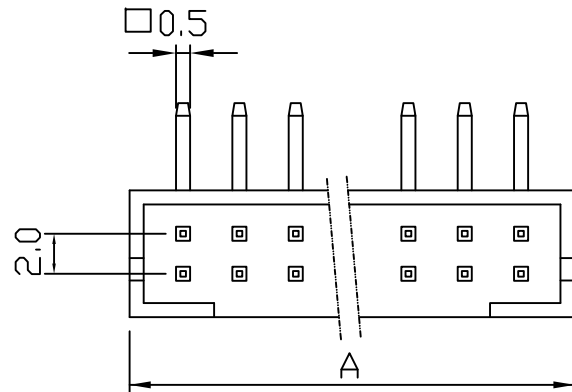

# 2222PS .079" (2.0mm) PITCH Headers—Straight

unit:mm

## Features:

- \* MAT'L: BODY: NYLON 66 UL 94V-0  
PINS: BRASS TIN LATED
- \* MATES WITH: 2221 SERIES TERMINAL
- \* ACCEPTS WITH: 2220H SERIES HOUSING

MODEL NO.	DIMENSIONS	
	A	B
2222PS-2x2	5.9	2.00
2222PS-2x3	7.90	4.00
2222PS-2x4	9.90	6.00
2222PS-2x5	11.90	8.00
2222PS-2x6	13.90	10.00
2222PS-2x7	15.90	12.00
2222PS-2x8	17.90	14.00
2222PS-2x9	19.90	16.00
2222PS-2x10	21.90	18.00
2222PS-2x11	23.90	20.00
2222PS-2x12	25.90	22.00
2222PS-2x13	27.90	24.00
2222PS-2x14	29.90	26.00
2222PS-2x15	31.90	28.00
2222PS-2x16	33.90	30.00