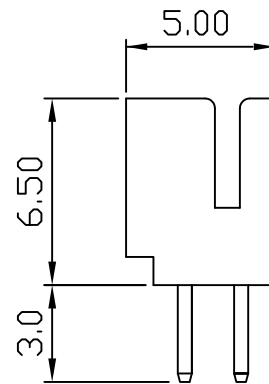

# 2222PS .079" (2.0mm) PITCH Headers—Straight

unit:mm

## Features:

- \* MAT'L: BODY: NYLON 66 UL 94V-0  
PINS: BRASS TIN LATED
- \* MATES WITH: 2221 SERIES TERMINAL
- \* ACCEPTS WITH: 2220H SERIES HOUSING

MODEL NO.	DIMENSIONS	
	A	B
2222PS-2x2	5.9	2.00
2222PS-2x3	7.90	4.00
2222PS-2x4	9.90	6.00
2222PS-2x5	11.90	8.00
2222PS-2x6	13.90	10.00
2222PS-2x7	15.90	12.00
2222PS-2x8	17.90	14.00
2222PS-2x9	19.90	16.00
2222PS-2x10	21.90	18.00
2222PS-2x11	23.90	20.00
2222PS-2x12	25.90	22.00
2222PS-2x13	27.90	24.00
2222PS-2x14	29.90	26.00
2222PS-2x15	31.90	28.00
2222PS-2x16	33.90	30.00