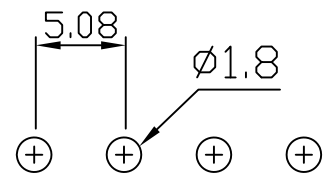

8622-04 .200" (5.08mm) PITCH Headers—Straight

unit:mm

Features:

- * BODY: NYLON 66 UL94V-2
- * PIN: BRASS TIN PLATED
- * MATES WITH 8620-04 HOUSING

P.C.B LATOUT