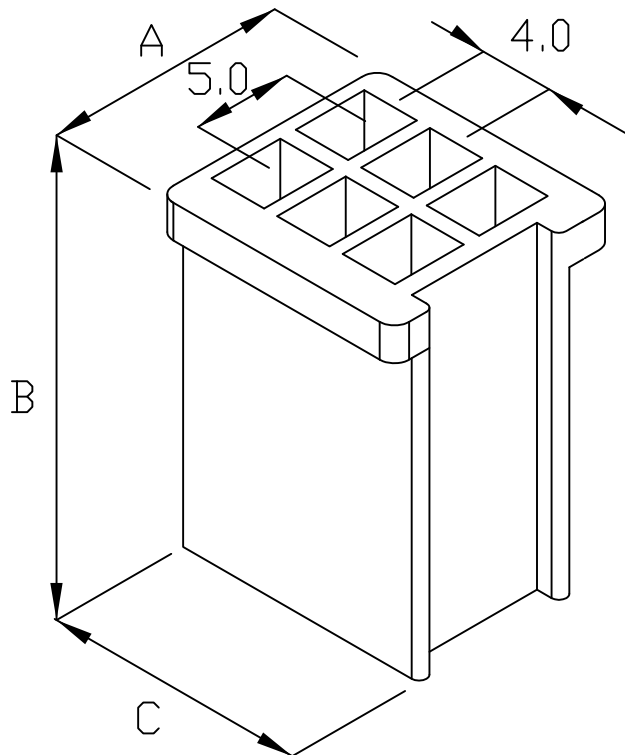

E731H .157" (4.0mm) PITCH HOUSING

unit:mm

Features:

- * MAT'L: NYLON 66 UL94V-2
- * MATES WITH: E731 SERIES TERMINAL
- * ACCEPTS WITH: E631H SERIES HOUSING

E731H-06(2X3)

E731H-03(1X3) E731H-04(2X2)

E731H-04(2X2) E731H-09(3X3)

PART NO.	A	B	C
E731H-03 (1X3)	8.2	19.5	14.5
E731H-04 (2X2)	13.3	19.5	14.5
E731H-06 (2X3)	13.3	19.5	15.5
E731H-09 (3X3)	18.2	19.5	15.5