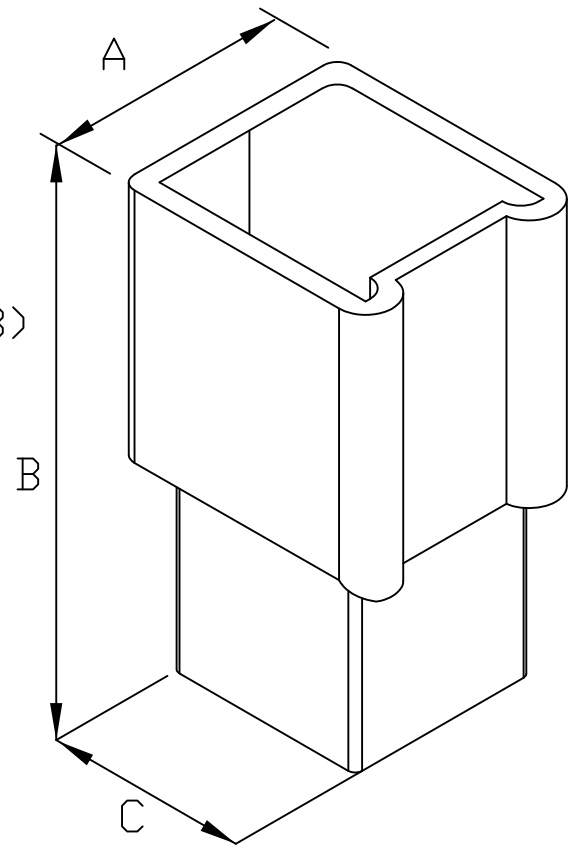

E631H .157" (4.0mm) PITCH HOUSING

Features:

unit:mm

- * MAT'L: NYLON 66 UL94V-2
- * MATES WITH: E631 SERIES TERMINAL
- * ACCEPTS WITH: E731H SERIES HOUSING

E631H-01<1X3>

E631H-04<2X2>

E631H-06<2X3>

E631H-09<3X3>

E631H-06<2X3>

PART NO.	A	B	C
E631H-03 <1X3>	9.5	32.0	13.2
E631H-04 <2X2>	14.5	32.0	9.4
E631H-06 <2X3>	14.5	32.0	13.2
E631H-09 <3X3>	19.4	32.0	13.2