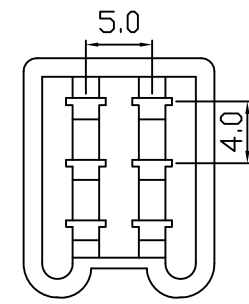

E631H .157" (4.0mm) PITCH HOUSING

Features:

unit:mm

- * MAT'L: NYLON 66 UL94V-2
- * MATES WITH: E631 SERIES TERMINAL
- * ACCEPTS WITH: E731H SERIES HOUSING

E631H-01<1X3>

E631H-04<2X2>

E631H-06<2X3>

E631H-09<3X3>

E631H-06<2X3>

PART NO.	A	B	C
E631H-03 <1X3>	9.5	32.0	13.2
E631H-04 <2X2>	14.5	32.0	9.4
E631H-06 <2X3>	14.5	32.0	13.2
E631H-09 <3X3>	19.4	32.0	13.2