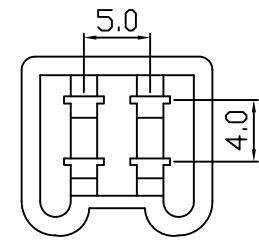

E631H .157" (4.0mm) PITCH HOUSING

Features:

unit:mm

- * MAT'L: NYLON 66 UL94V-2
- * MATES WITH: E631 SERIES TERMINAL
- * ACCEPTS WITH: E731H SERIES HOUSING

E631H-01<1X3>

E631H-04<2X2>

E631H-06<2X3>

E631H-09<3X3>

E631H-06<2X3>

PART NO.	A	B	C
E631H-03 <1X3>	9.5	32.0	13.2
E631H-04 <2X2>	14.5	32.0	9.4
E631H-06 <2X3>	14.5	32.0	13.2
E631H-09 <3X3>	19.4	32.0	13.2