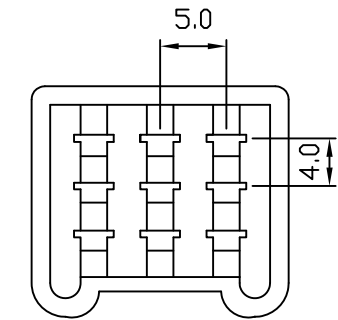

E631H .157" (4.0mm) PITCH HOUSING

Features:

unit:mm

- * MAT'L: NYLON 66 UL94V-2
- * MATES WITH: E631 SERIES TERMINAL
- * ACCEPTS WITH: E731H SERIES HOUSING

E631H-01<1X3>

E631H-04<2X2>

E631H-06<2X3>

E631H-09<3X3>

E631H-06<2X3>

PART NO.	A	B	C
E631H-03 <1X3>	9.5	32.0	13.2
E631H-04 <2X2>	14.5	32.0	9.4
E631H-06 <2X3>	14.5	32.0	13.2
E631H-09 <3X3>	19.4	32.0	13.2