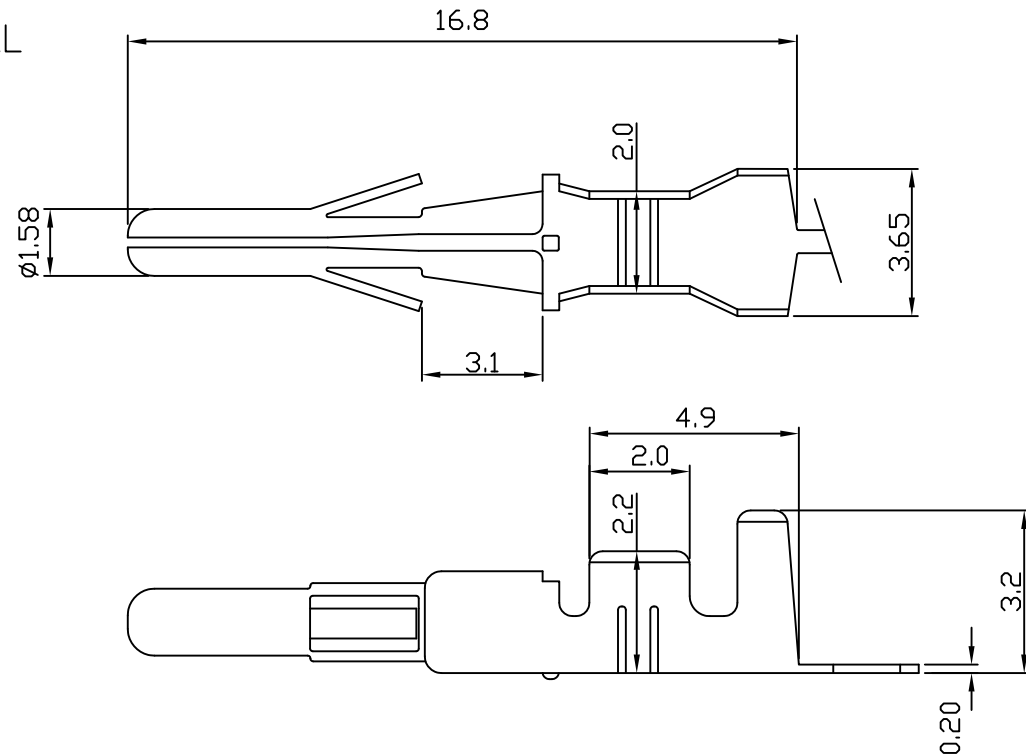

# *E058* CRIMP TERMINAL

unit:mm

## Features:

- \* THICKNESS: 0.20 mm
- \* MAT'L: BRASS TIN PLATED
- \* MATES WITH: E158 SERIES TERMINAL
- \* ACCEPTS WITH: E058H E058H-A  
E058H-K HOUSING

PART NO.	WIRE RANGE	INSULATION O.D.	MATERIAL	FINISH	QTY/REEL
E058	AWG#18-#22	ø3.0mm MAX	BRASS	Tin-plated	7000