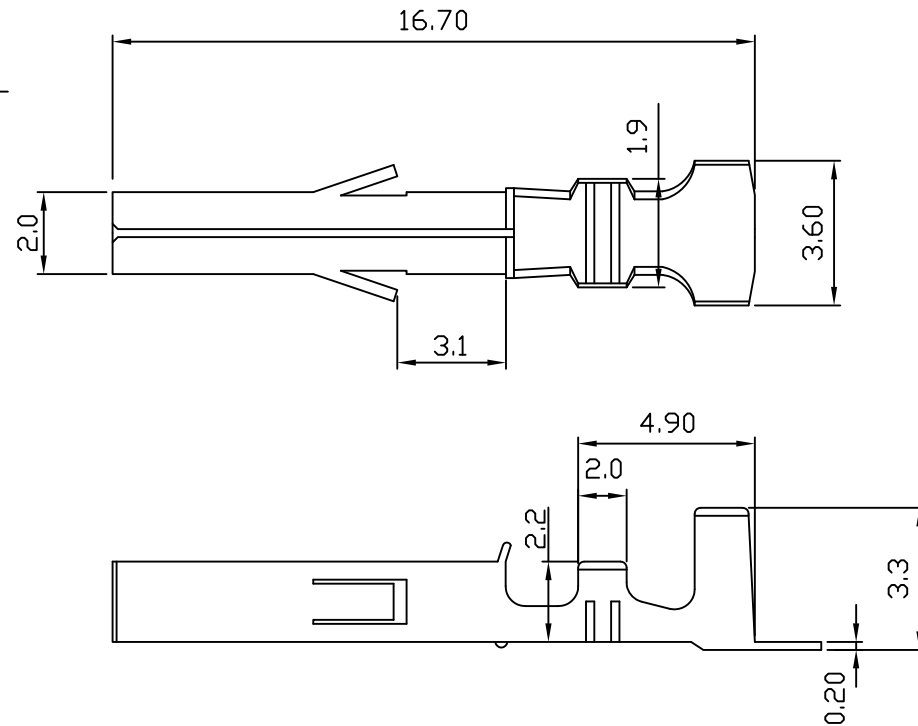

E158 CRIMP TERMINAL

Features:

unit:mm

- * THICKNESS: 0.20 mm
- * MAT'L: BRASS TIN PLATED
- * MATES WITH: E058 SERIES TERMINAL
- * ACCEPTS WITH: E158H E158H-A
E158H-K HOUSING

| PART NO. | WIRE RANGE | INSULATION O.D. | MATERIAL | FINISH | QTY/REEL |
|----------|------------|-----------------|----------|------------|----------|
| E158 | AWG#18-#22 | ø3.0mm MAX | BRASS | Tin-plated | 7000 |