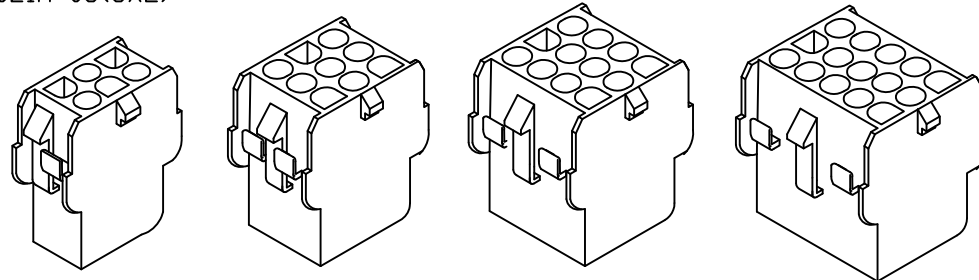

E021H CRIMP HOUSING

unit:mm

Features:

- * MAT'L: NYLON 66 UL94 V-2
- * MATES WITH: E021
SERIES TERMINAL
- * MATES WITH: E121H
SERIES HOUSING

E021H-01 E021H-02<1X2> E021H-03<1X3> E02H-04<1X4> E021H-05<1X5>

E021H-06<3X2> E021H-09<3X3> E021H-12<3X4> E021H-15<3X5>

PRAT NO	A	B	C
E021H-01	9.6	7.5	27.7
E021H-02 (1X2)	15.7	14.0	27.4
E021H-03 (1X3)	15.7	20.3	27.4
E021H-04 (1X4)	15.7	26.6	27.4
E021H-05 (1X5)	15.7	33.0	27.4
E021H-06 (3X2)	28.5	14.0	27.4
E021H-09 (3X3)	28.5	20.3	27.6
E021H-12 (3X4)	28.5	26.7	27.6
E021H-15 (3X5)	28.5	33.0	27.6