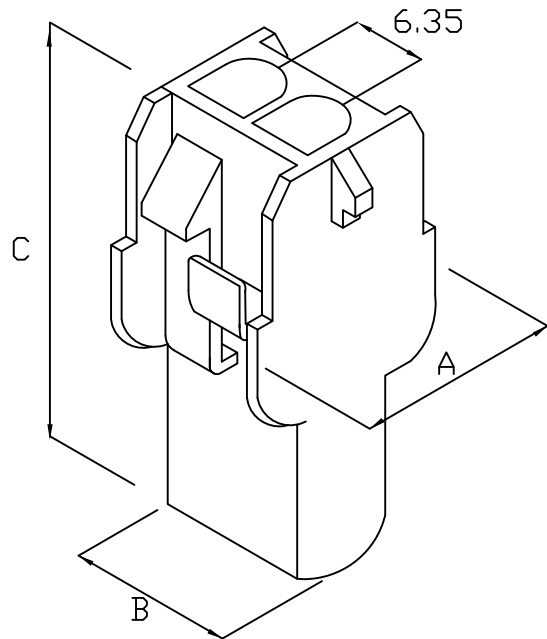

E021H CRIMP HOUSING

unit:mm

Features:

- * MAT'L: NYLON 66 UL94 V-2
- * MATES WITH: E021
SERIES TERMINAL
- * MATES WITH: E121H
SERIES HOUSING

E021H-01 E021H-02<1X2> E021H-03<1X3> E02H-04<1X4> E021H-05<1X5>

E021H-06<3X2> E021H-09<3X3> E021H-12<3X4> E021H-15<3X5>

PRAT NO	A	B	C
E021H-01	9.6	7.5	27.7
E021H-02 (1X2)	15.7	14.0	27.4
E021H-03 (1X3)	15.7	20.3	27.4
E021H-04 (1X4)	15.7	26.6	27.4
E021H-05 (1X5)	15.7	33.0	27.4
E021H-06 (3X2)	28.5	14.0	27.4
E021H-09 (3X3)	28.5	20.3	27.6
E021H-12 (3X4)	28.5	26.7	27.6
E021H-15 (3X5)	28.5	33.0	27.6