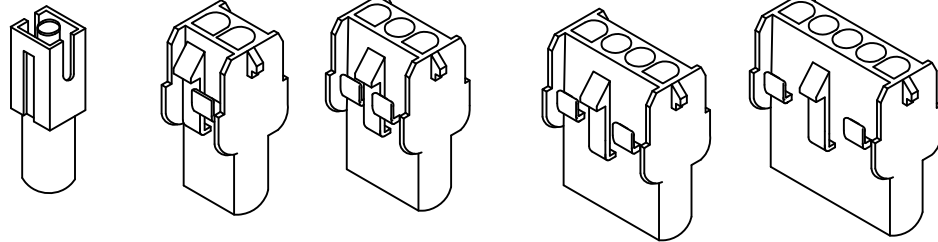

E021H CRIMP HOUSING

unit:mm

Features:

- * MAT'L: NYLON 66 UL94 V-2
- * MATES WITH: E021
SERIES TERMINAL
- * MATES WITH: E121H
SERIES HOUSING

E021H-01 E021H-02<1X2> E021H-03<1X3> E02H-04<1X4> E021H-05<1X5>

E021H-06<3X2> E021H-09<3X3> E021H-12<3X4> E021H-15<3X5>

PRAT NO	A	B	C
E021H-01	9.6	7.5	27.7
E021H-02 (1X2)	15.7	14.0	27.4
E021H-03 (1X3)	15.7	20.3	27.4
E021H-04 (1X4)	15.7	26.6	27.4
E021H-05 (1X5)	15.7	33.0	27.4
E021H-06 (3X2)	28.5	14.0	27.4
E021H-09 (3X3)	28.5	20.3	27.6
E021H-12 (3X4)	28.5	26.7	27.6
E021H-15 (3X5)	28.5	33.0	27.6