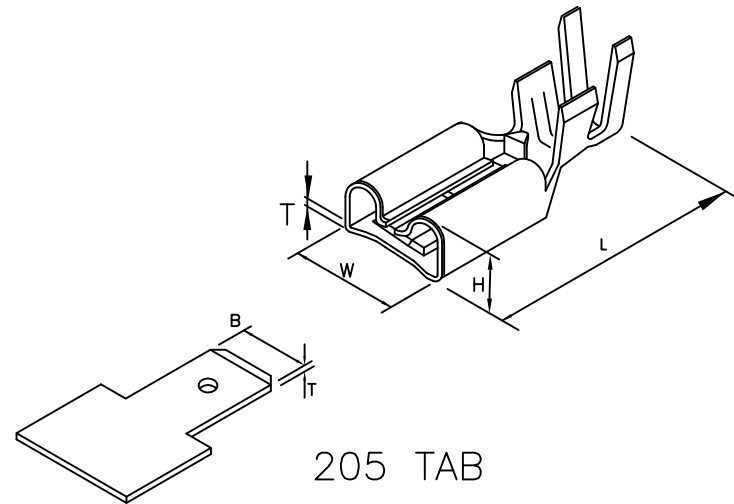

FASTON 205 SERIES

unit:mm

205 TERMINAL

Features:

- * MAT'L: BRASS TIN PLATED
- * MATES WITH: 205H SERIES HOUSING

205 TAB SERIES

TAB	
NOTE	BXT
205 TAB	5.2X0.5
	5.2X0.8

205 TERMINAL

PART/NO.	T	W	L	H	WIRE RANGE	MAT'L	TAB(BXT)
E7521	0.3	6.5	15.5	2.3	AWG#12-14	BRASS TIN PLATED	5.2X0.5
E752	0.3	6.5	15.5		AWG#16-20		5.2X0.5
E753	0.3	6.5	15.5		AWG#18-22		5.2X0.5
E754	0.3	6.5	15.5	2.5	AWG#12-14		5.2X0.8
E7531	0.3	6.5	15.5		AWG#18-22		5.2X0.8
E205	0.4	6.35	14.1	2.65	AWG#14-20		5.2X0.5