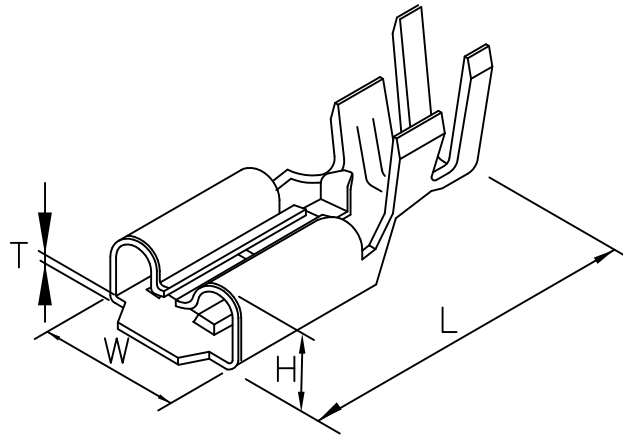

FASION-E250 SERIES

E250

unit:mm

Features;

- * MAT'L: BRASS TIN PLATED
- * MATES WITH: E250 SERIES TERMINAL

PART/NO.	T	W	L	H	WIRE RANGE	TAB(TXB)
E250	0.4	7.5	20.6	2.9	AWG#14-18	0.8X6.2