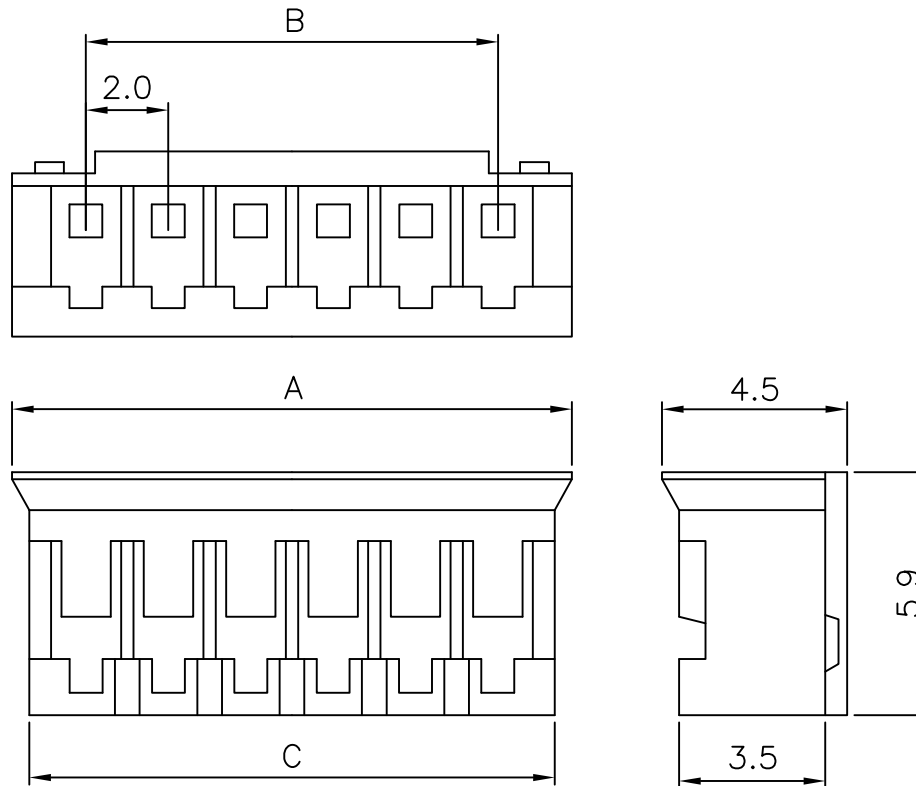

# 12100H .079" (2.0mm) PITCH HOUSING

unit:mm

Features:

- \* MAT'L: NYLON 66 UL94V-0
- \* MATES WITH: 12100 SERIES TERMINAL
- \* ACCEPTS WITH: 12100PS 12100PR SERIES WAFER

PART NO.	A	B	C
12100H-02	5.60	2.00	4.60
12100H-03	7.60	4.00	6.60
12100H-04	9.60	6.00	8.60
12100H-05	11.6	8.00	10.6
12100H-06	13.6	10.0	12.6
12100H-07	15.6	12.0	14.6
12100H-08	17.6	14.0	16.6
12100H-09	19.6	16.0	18.6
12100H-10	21.6	18.0	20.6
12100H-11	23.6	20.0	22.6
12100H-12	25.6	22.0	24.6
12100H-13	27.6	24.0	26.6
12100H-14	29.6	26.0	28.6
12100H-15	31.6	28.0	30.6