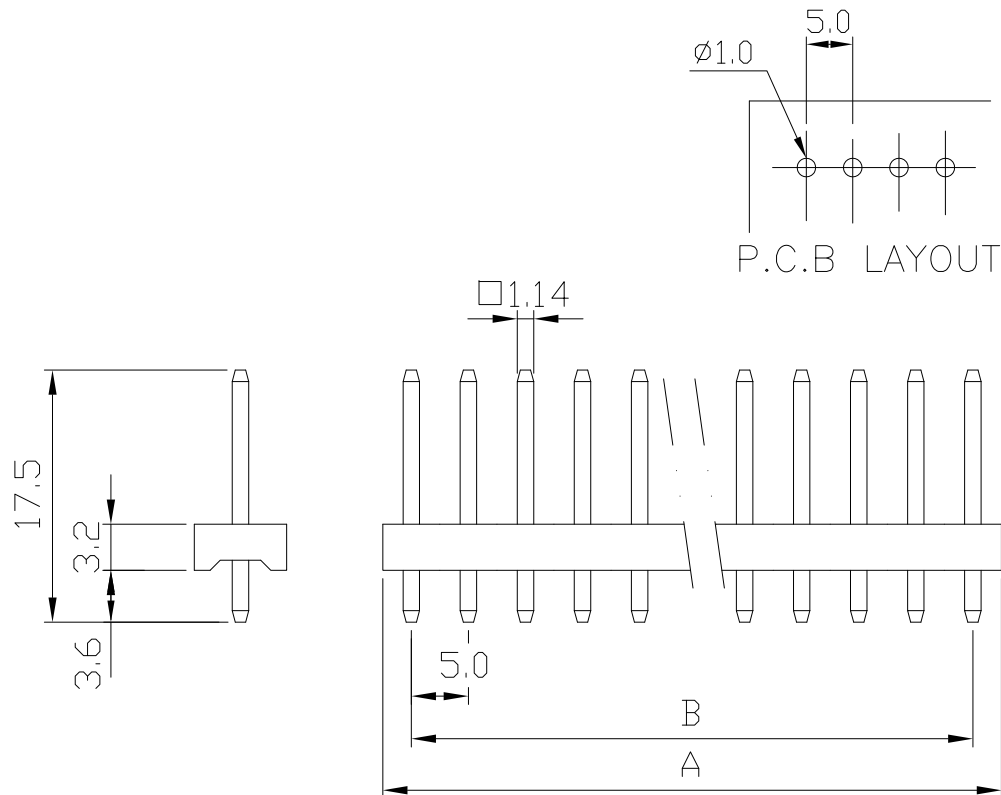

5003 .197" (5.0mm) Headers—Straight

Features:

unit:mm

* MAT'L: BODY: NYLON 66 UL94V-2

PINS: BRASS TIN PLATED

* MATES WITH 5000 SERIES HOUSING

PART NO.	A	B
5003-02	10.0	5.0
5003-03	15.0	10.0
5003-04	20.0	15.0
5003-05	25.0	20.0
5003-06	30.0	25.0
5003-07	35.0	30.0
5003-08	40.0	35.0
5003-09	45.0	40.0
5003-10	50.0	45.0
5003-11	55.0	50.0
5003-12	60.0	55.0
5003-13	65.0	60.0
5003-14	70.0	65.0
5003-15	75.0	70.0