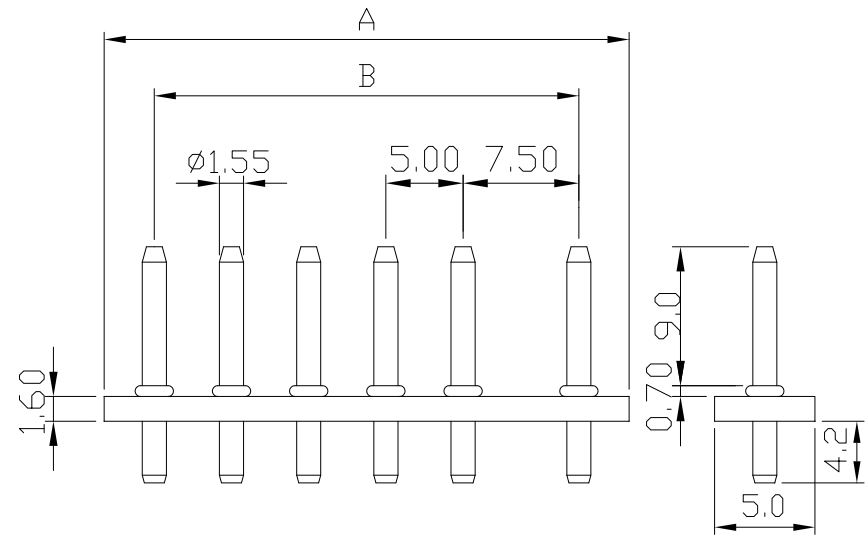

# 7551 7551B .295"(7.5mmX5.0mm) PITCH Headers—Straight

### Features:

- \* MAT'L: BODY: NYLON 66 UL94V-0  
PINS: BRASS TIN PLATED
- \* MATES WITH: 7550 SERIES HOUSING
- \* ACCEPTS WITH: 7511 SERIES TERMINAL

## 7551B

unit:mm

### Features:

- \* MAT'L: BODY: BAKELITE  
PINS: BRASS TIN PLATED
- \* MATES WITH: 7550 SERIES HOUSING
- \* ACCEPTS WITH: 7511 SERIES TERMINAL

PART NO.	A	B
7551-01	5.5	
7551-02	13	7.5
7551-03	18	12.5
7551-04	23	17.5
7551-05	28	22.5
7551-06	33	27.5