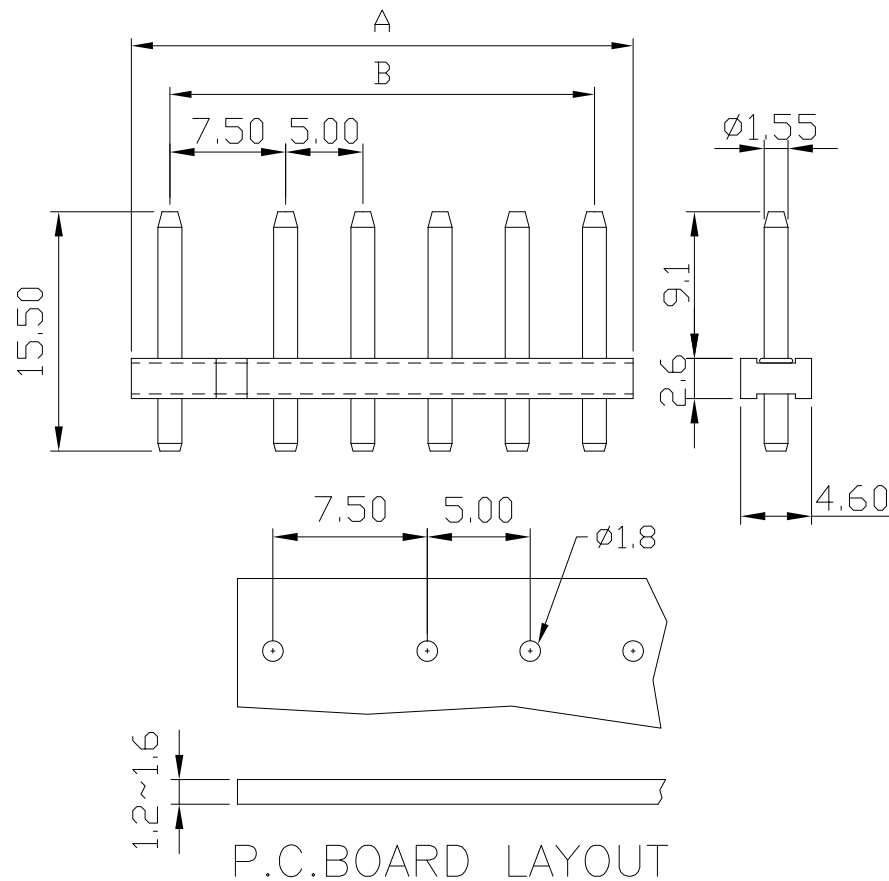

# 7551 7551B .295"(7.5mmX5.0mm) PITCH Headers—Straight

### Features:

- \* MAT'L: BODY: NYLON 66 UL94V-0  
PINS: BRASS TIN PLATED
- \* MATES WITH: 7550 SERIES HOUSING
- \* ACCEPTS WITH: 7511 SERIES TERMINAL

## 7551B

unit:mm

### Features:

- \* MAT'L: BODY: BAKELITE  
PINS: BRASS TIN PLATED
- \* MATES WITH: 7550 SERIES HOUSING
- \* ACCEPTS WITH: 7511 SERIES TERMINAL

PART NO.	A	B
7551-01	5.5	
7551-02	13	7.5
7551-03	18	12.5
7551-04	23	17.5
7551-05	28	22.5
7551-06	33	27.5