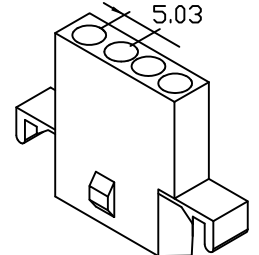

***E123H*** .264" (6.3mm)  
***E123H-K*** .198" (5.03mm) PITCH CRIMP HOUSING

unit:mm

Features:

- \* MAT'L: NYLON 66 UL94-V2
- \* MATES WITH: E123 SERIES TERMINAL
- \* MATES WITH: E023H & E023H-K SERIES HOUSING

E123H-01

E123H-02

E123H-03

E123H-04

E123H-02K (90°)

E023H-03K (90°)

E023H-04K (90°)

PRAT NO	A	B	C
E123H-01	∅9.1		24.6
E123H-02 (1X2) E123H-02K	9.0	16.4	24.6
E123H-03 (1X3) E123H-03K	8.6	19.6	24.6
E123H-04 (1X4) E123H-04K	8.6	24.7	24.5