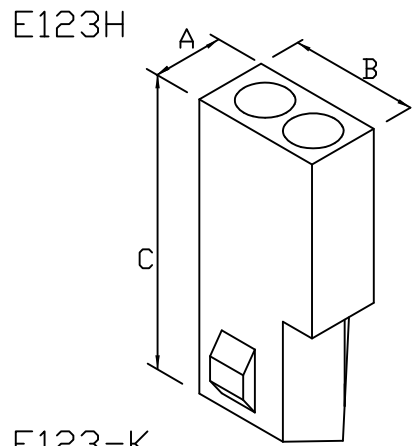

***E123H*** .264" (6.3mm)  
***E123H-K*** .198" (5.03mm) PITCH CRIMP HOUSING

unit:mm

Features:

- \* MAT'L: NYLON 66 UL94-V2
- \* MATES WITH: E123 SERIES TERMINAL
- \* MATES WITH: E023H & E023H-K SERIES HOUSING

E123H-01

E123H-02

E123H-03

E123H-04

E123H-02K (90°)

E023H-03K (90°)

E023H-04K (90°)

PRAT NO	A	B	C
E123H-01	∅9.1		24.6
E123H-02 (1X2) E123H-02K	9.0	16.4	24.6
E123H-03 (1X3) E123H-03K	8.6	19.6	24.6
E123H-04 (1X4) E123H-04K	8.6	24.7	24.5