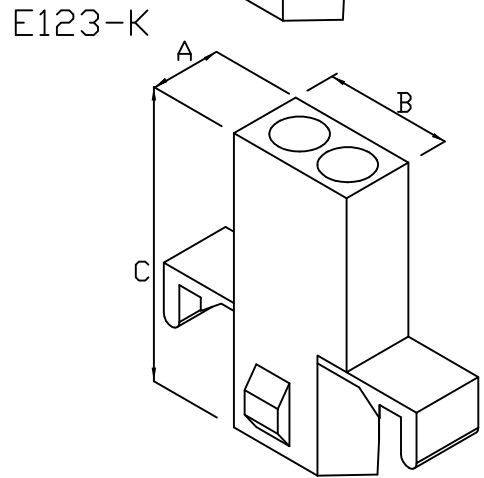

***E123H*** .264" (6.3mm)  
***E123H-K*** .198" (5.03mm) PITCH CRIMP HOUSING

unit:mm

Features:

- \* MAT'L: NYLON 66 UL94-V2
- \* MATES WITH: E123 SERIES TERMINAL
- \* MATES WITH: E023H & E023H-K SERIES HOUSING

E123H-01

E123H-02

E123H-03

E123H-04

E123H-02K (90°)

E023H-03K (90°)

E023H-04K (90°)

PRAT NO	A	B	C
E123H-01	∅9.1		24.6
E123H-02 (1X2) E123H-02K	9.0	16.4	24.6
E123H-03 (1X3) E123H-03K	8.6	19.6	24.6
E123H-04 (1X4) E123H-04K	8.6	24.7	24.5